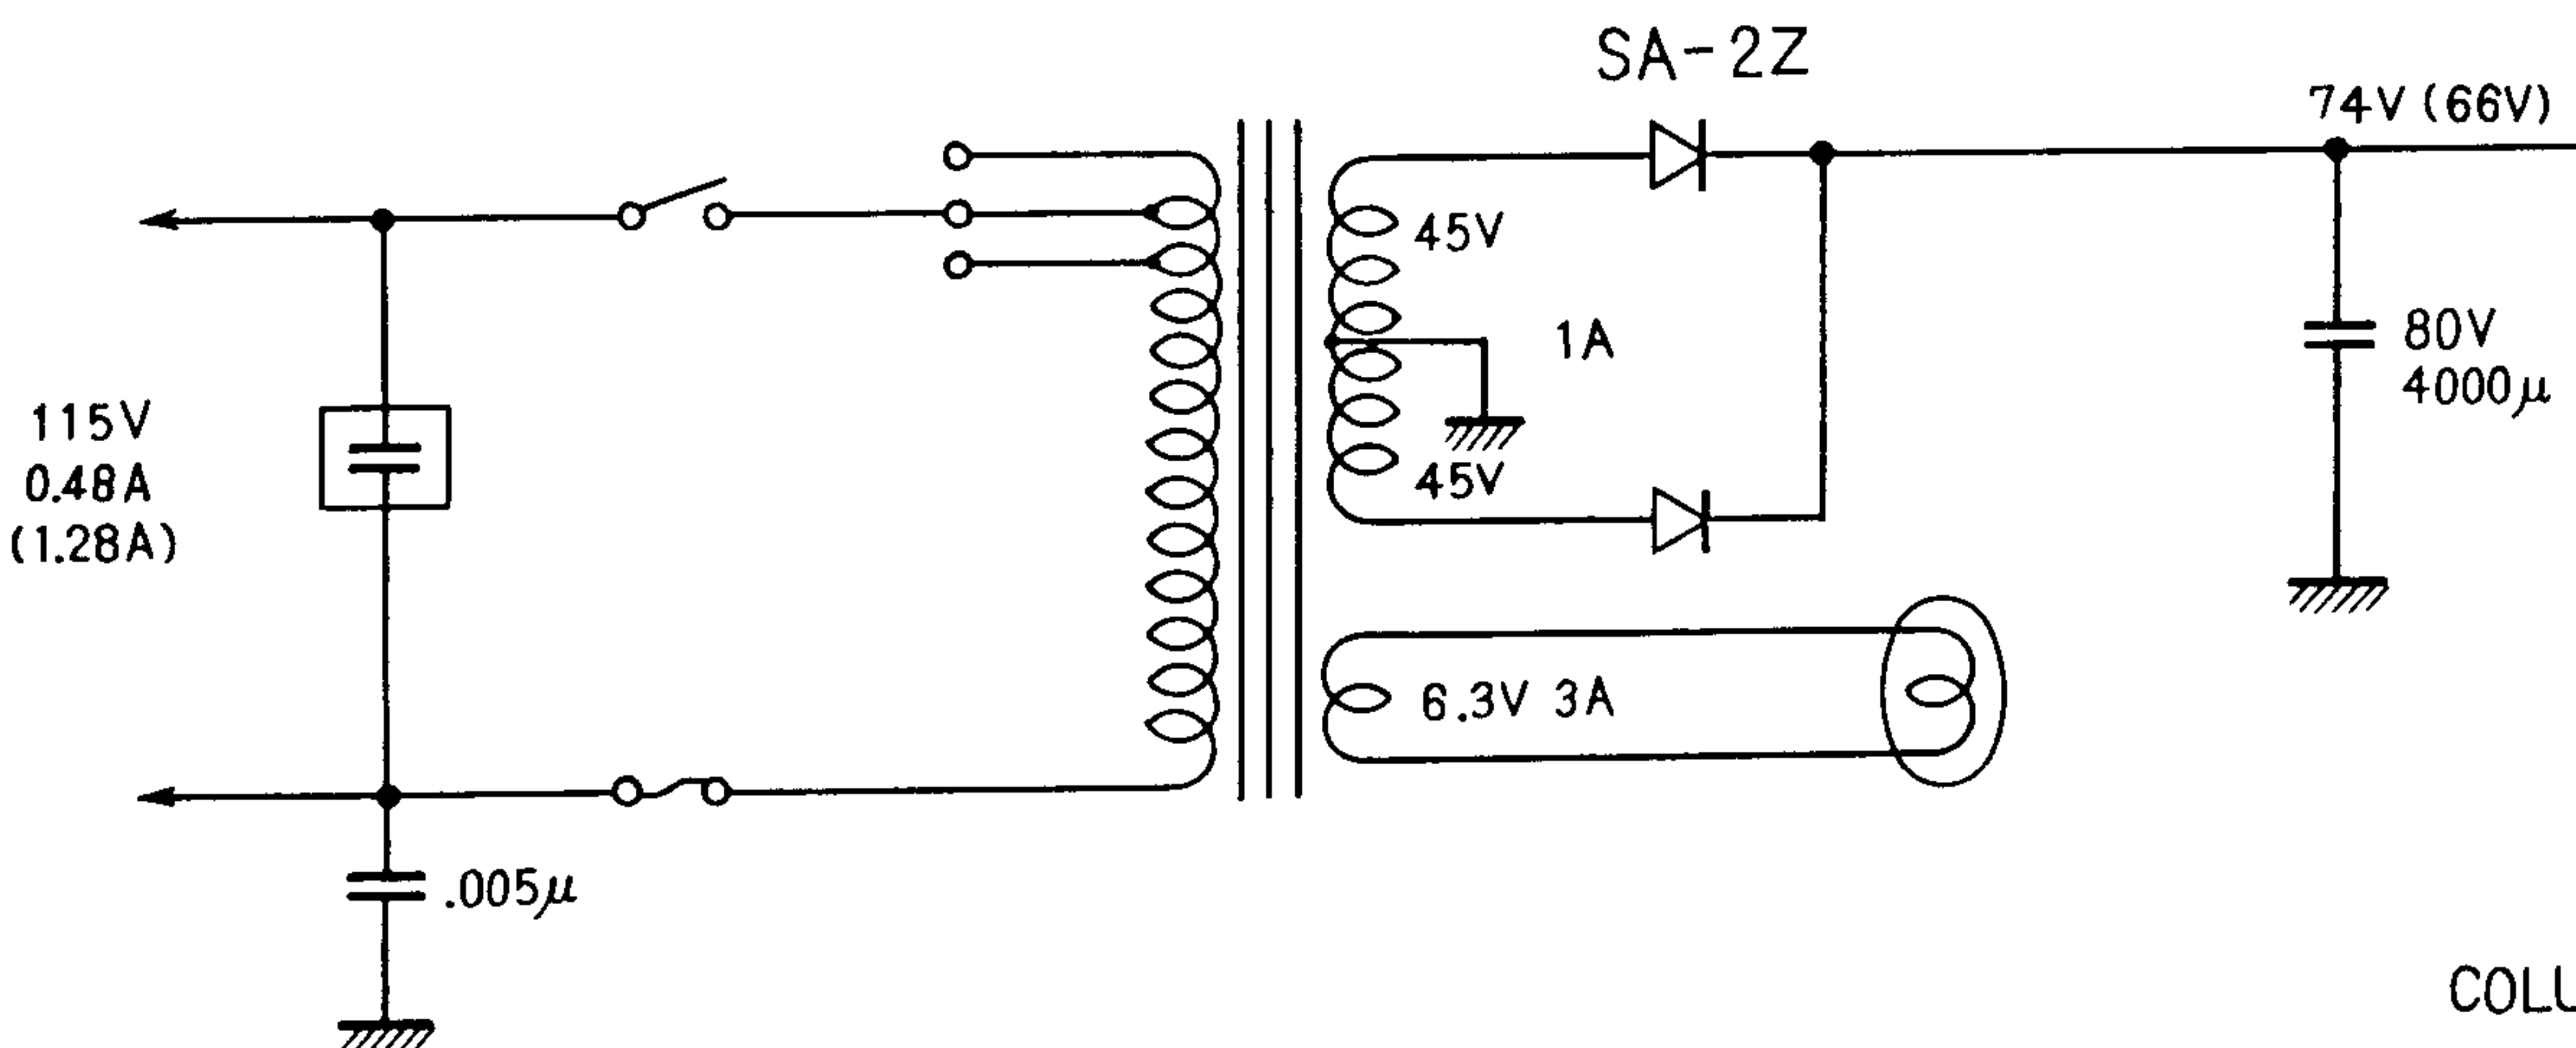

IN PUT
 247 mV
 -10 db

 MINIMUM
 155 mV
 -14 db
 FOR FULL DRIVE

COLUMN AMPLIFIER - PA 960