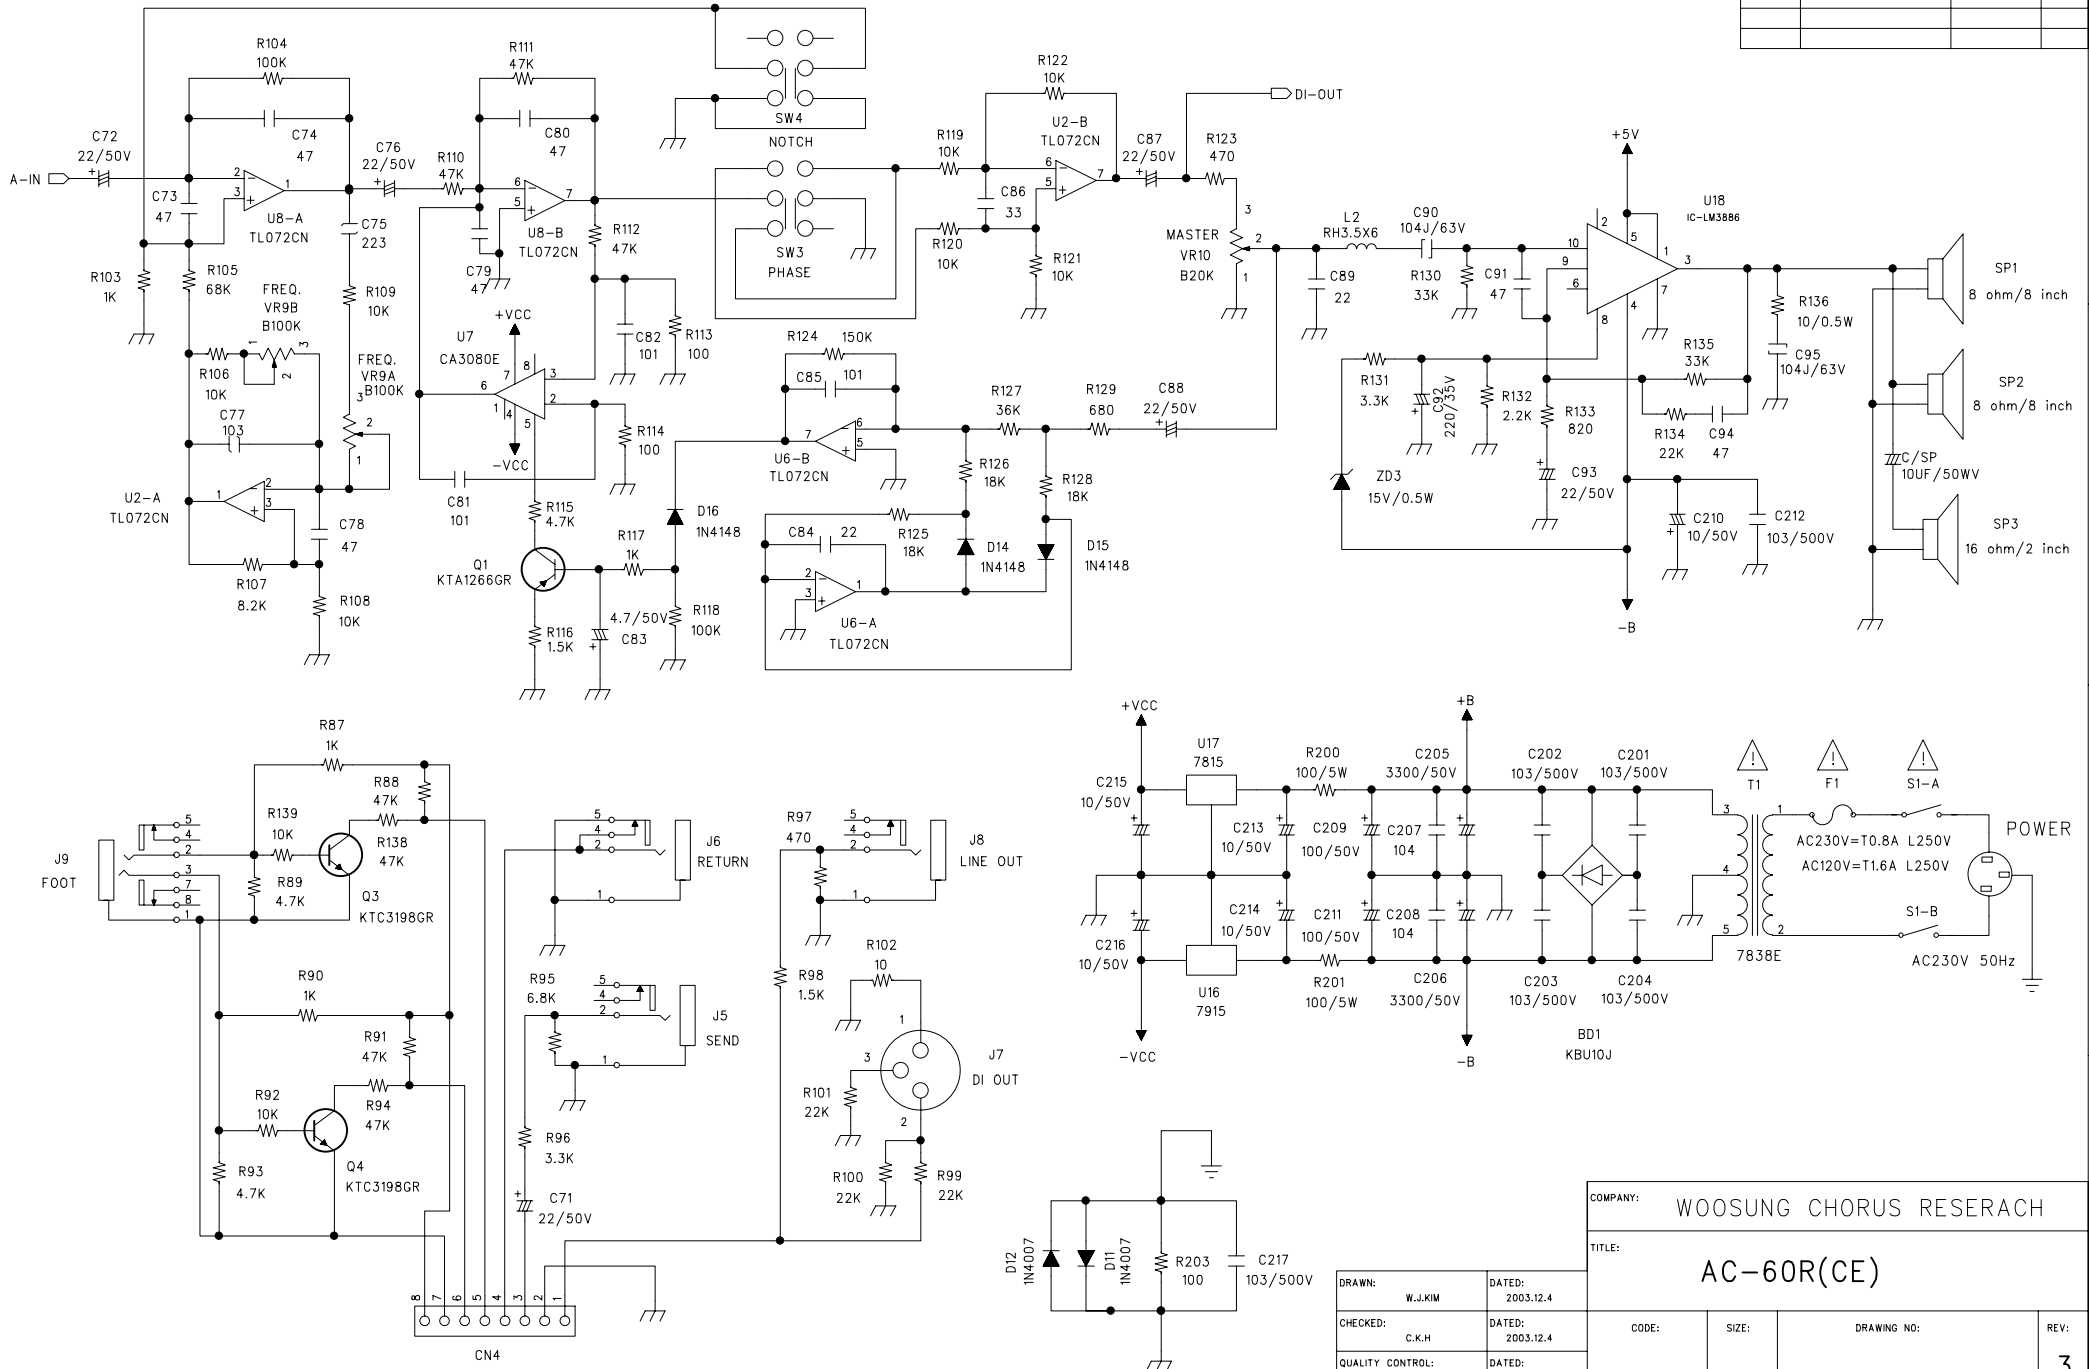

A

REVISION RECORD			
LTR	ECO. NO:	APPROVED:	DATE:

COMPANY: WOOSUNG CHORUS RESERACH			
TITLE: AC-60R(CE)			
DRAWN: W.J.KIM	DATED: 2003.12.4	CODE:	SIZE:
CHECKED: C.K.H	DATED: 2003.12.4	DRAWING NO:	REV: 3
QUALITY CONTROL:	DATED:	SCALE:	SHEET: 3 OF 3
RELEASED:	DATED:		