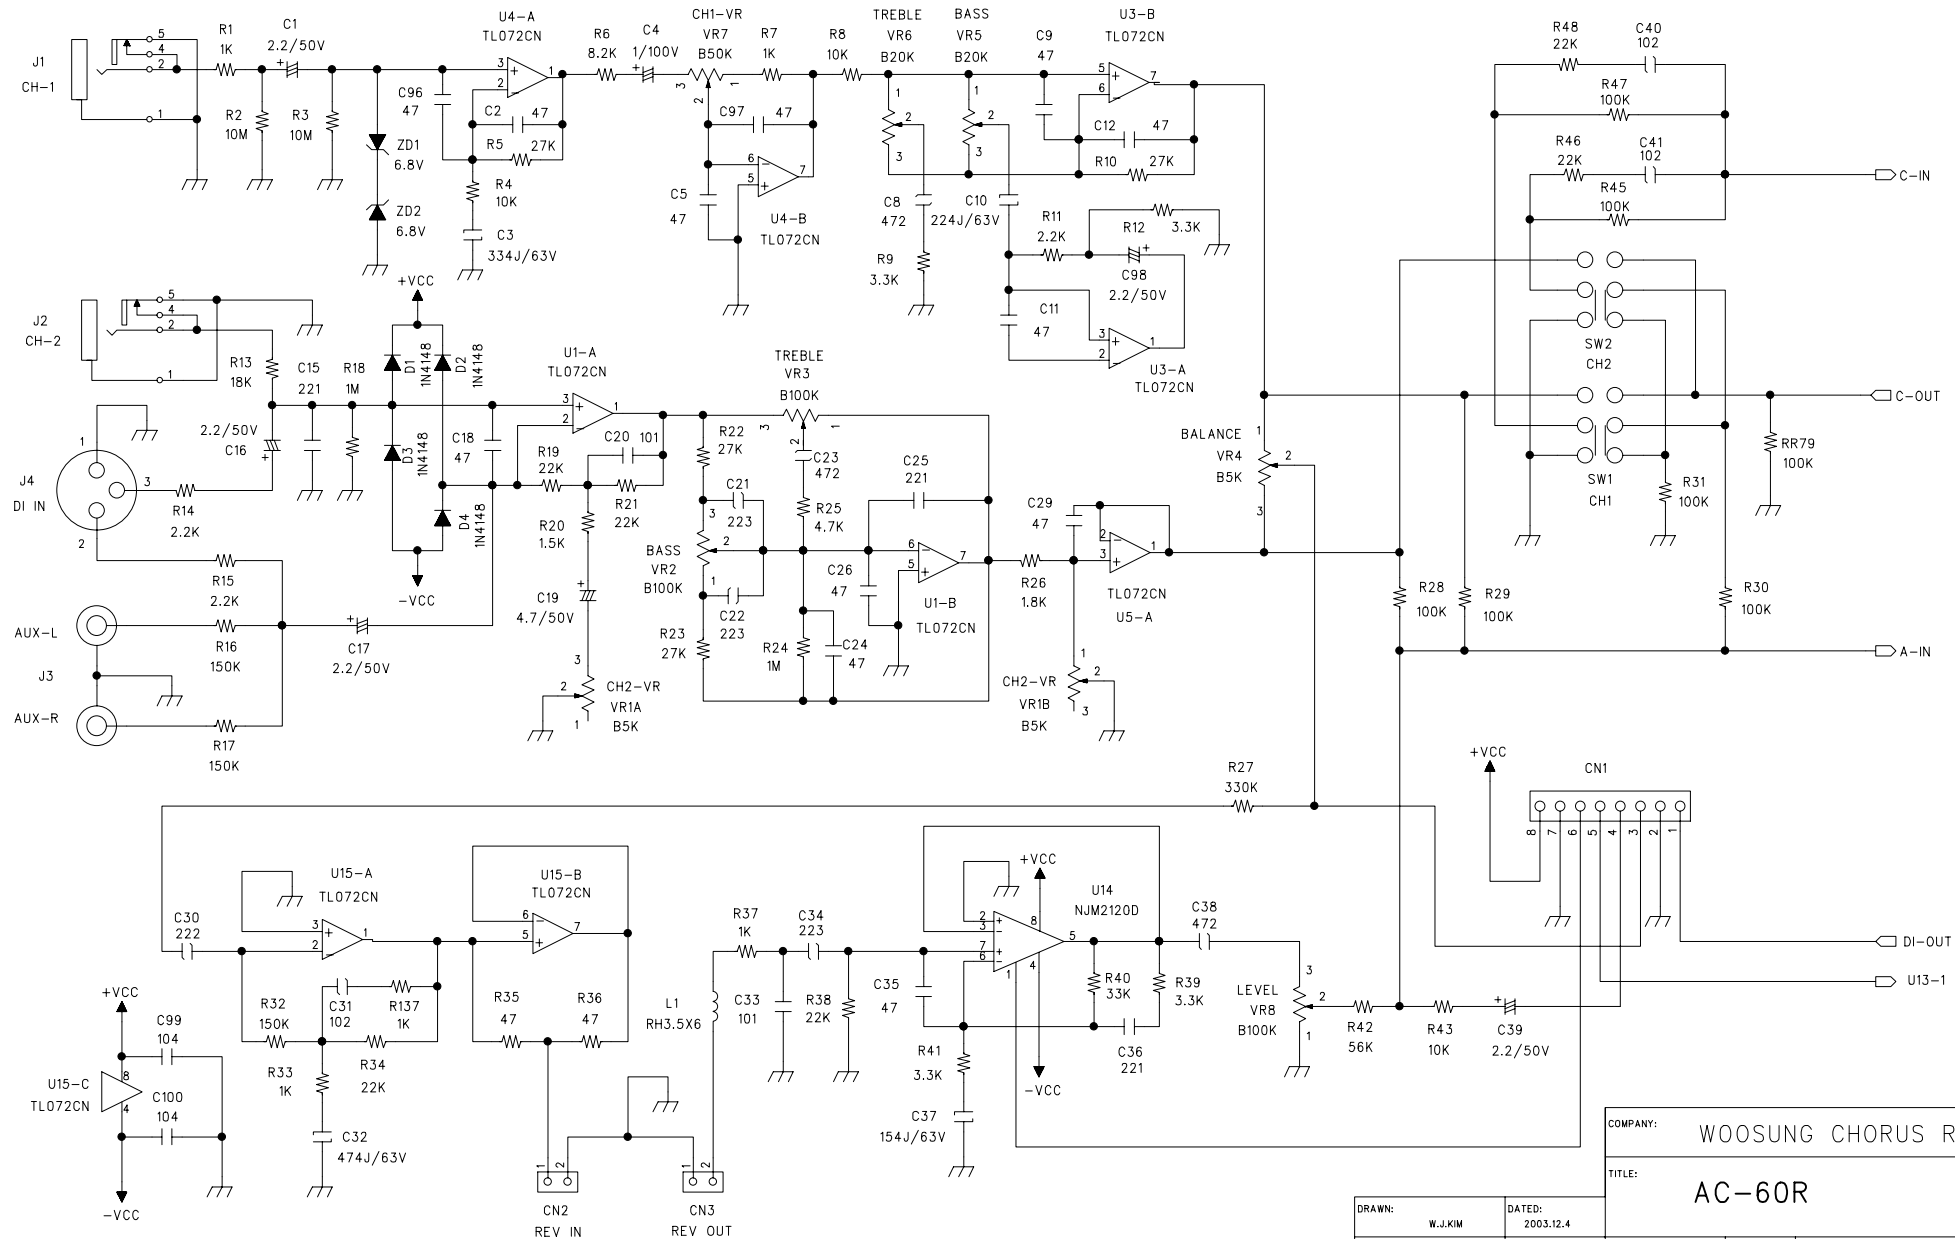

REVISION RECORD			
LTR	ECO NO:	APPROVED:	DATE:

COMPANY: WOOSUNG CHORUS RESERACH			
TITLE: AC-60R			
DRAWN: W.J.KIM	DATED: 2003.12.4	CODE:	SIZE:
CHECKED: C.K.H	DATED: 2003.12.4	DRAWING NO:	REV: 3
QUALITY CONTROL:	DATED:	SCALE:	SHEET: 1 OF 3
RELEASED:	DATED:		

D
C
B
A

D
C
B
A

REVISION RECORD			
NO	DESCRIPTION	APPROVED:	DATE:
1	U1: MN3007->BL3207 CHG		2004.1.30
2	U12: MN3101->BL3102 CHG		2004.1.30

COMPANY: WOOSUNG CHORUS RESERACH			
TITLE: AC-60R			
DRAWN: W.J.KIM	DATED: 2003.12.4	CODE:	SIZE:
CHECKED: W.J.KIM	DATED: 2004.1.30	DRAWING NO:	REV:
QUALITY CONTROL:	DATED:		
RELEASED:	DATED:		
SCALE:		SHEET: 2 OF 3	

A

REVISION RECORD			
LTR	ECO. NO:	APPROVED:	DATE:

COMPANY: WOOSUNG CHORUS RESERACH			
TITLE: AC-60R(CE)			
DRAWN: W.J.KIM	DATED: 2003.12.4	CODE:	SIZE:
CHECKED: C.K.H	DATED: 2003.12.4	DRAWING NO:	REV: 3
QUALITY CONTROL:	DATED:	SCALE:	SHEET: 3 OF 3
RELEASED:	DATED:		