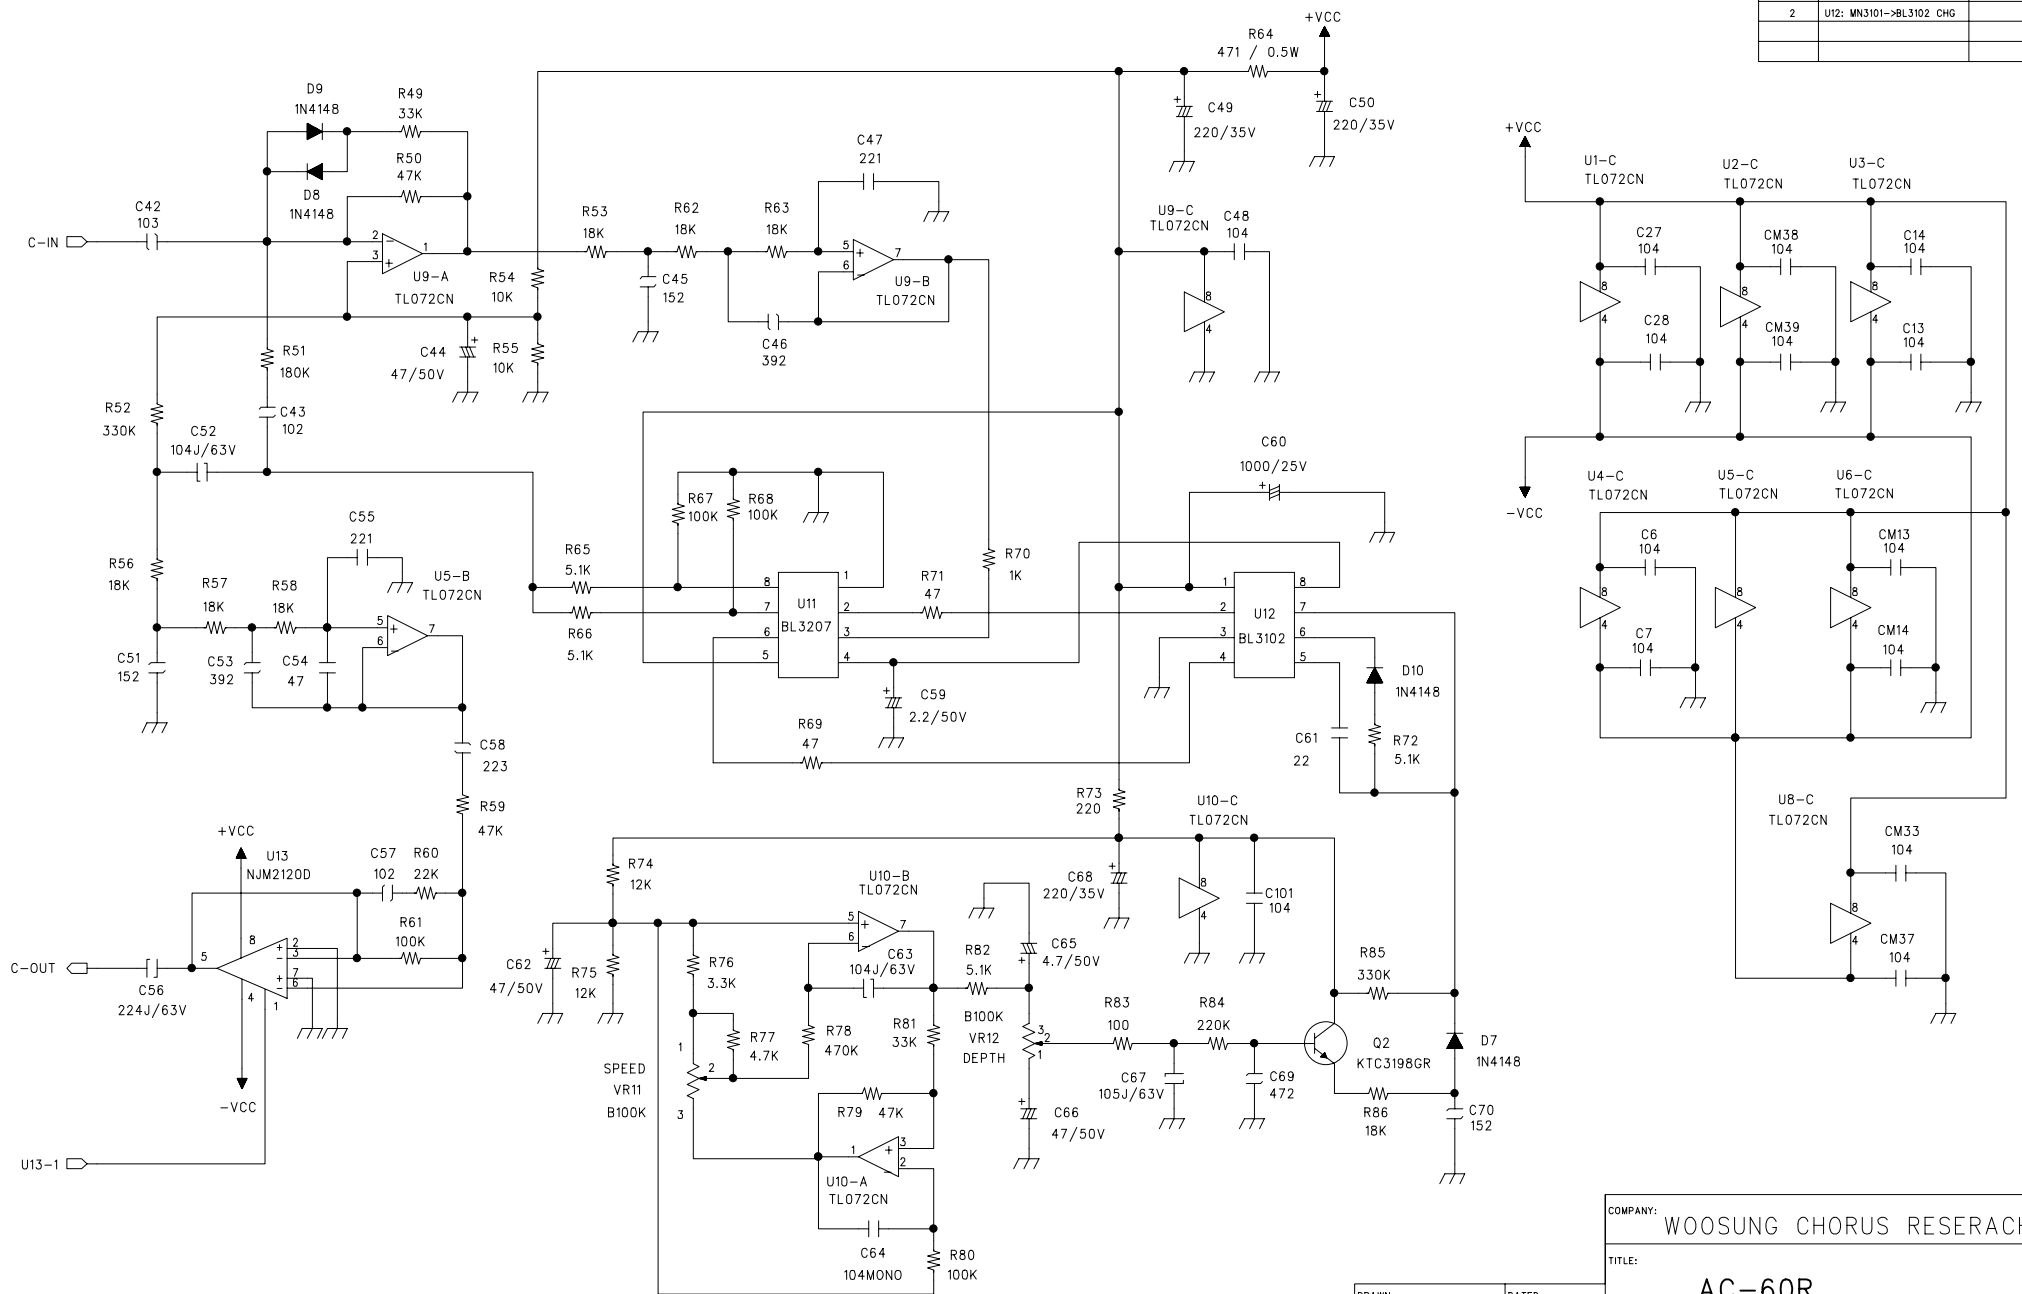

REVISION RECORD			
LTR	ECO NO:	APPROVED:	DATE:

COMPANY: WOOSUNG CHORUS RESERACH			
TITLE: AC-60R			
DRAWN: W.J.KIM	DATED: 2003.12.4	CODE:	SIZE:
CHECKED: C.K.H	DATED: 2003.12.4	DRAWING NO:	REV: 3
QUALITY CONTROL:	DATED:	SCALE:	SHEET: 1 OF 3
RELEASED:	DATED:		

D
C
B
A

D
C
B
A

REVISION RECORD			
NO	DESCRIPTION	APPROVED:	DATE:
1	U1: MN3007->BL3207 CHG		2004.1.30
2	U12: MN3101->BL3102 CHG		2004.1.30

COMPANY: WOOSUNG CHORUS RESERACH			
TITLE: AC-60R			
DRAWN: W.J.KIM	DATED: 2003.12.4	CODE:	SIZE:
CHECKED: W.J.KIM	DATED: 2004.1.30	DRAWING NO:	REV:
QUALITY CONTROL:	DATED:		
RELEASED:	DATED:		
SCALE:		SHEET: 2 OF 3	

A

REVISION RECORD			
LTR	ECO. NO:	APPROVED:	DATE:

COMPANY: WOOSUNG CHORUS RESERACH			
TITLE: AC-60R(CE)			
DRAWN: W.J.KIM	DATED: 2003.12.4	CODE:	SIZE:
CHECKED: C.K.H	DATED: 2003.12.4	DRAWING NO:	REV: 3
QUALITY CONTROL:	DATED:	SCALE:	SHEET: 3 OF 3
RELEASED:	DATED:		