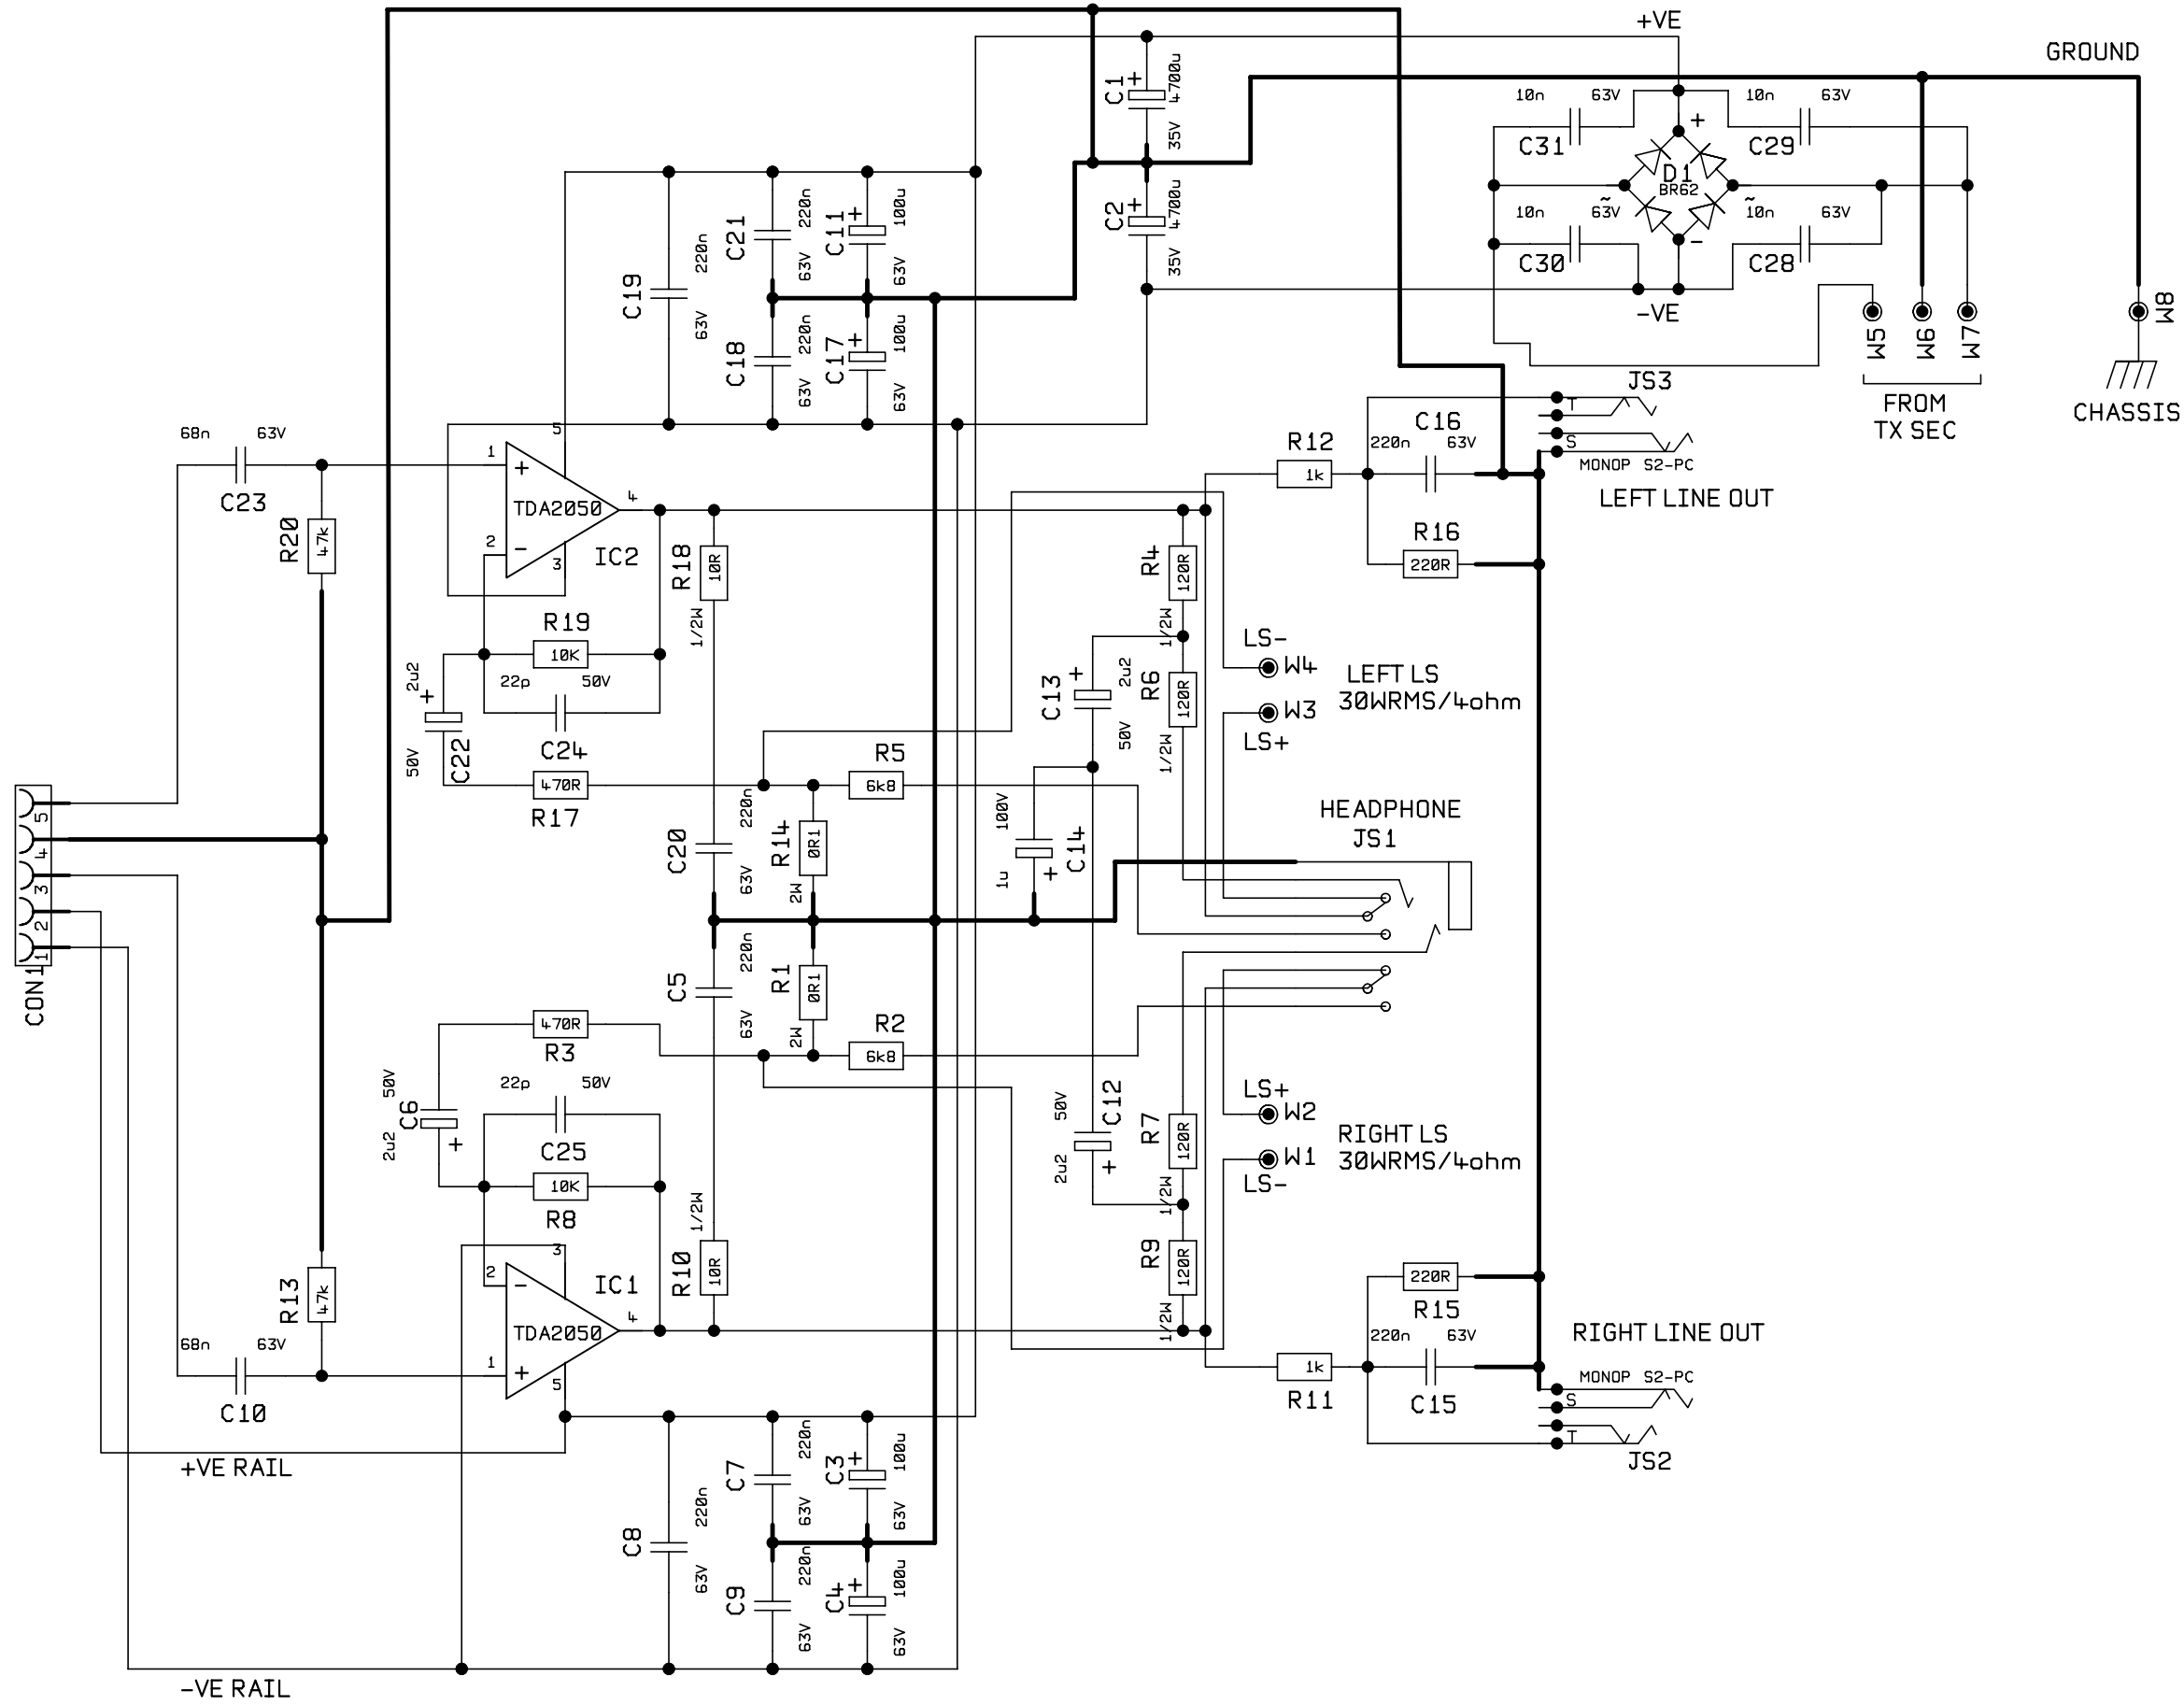

TITLE		ISS
VS230R PREAMP PCB/2		
DWG.No	SHEET 2 OF 3	3
V2306002.DGM		

DWG.No. V230-60-02

3	1257	28/8/96
2	1163	1/5/96
1	FIRST RELEASE	
ISS	ECO NUMBER	DATE

ALL OTHER HOLES =		X = (THROUGH PLATED)	
A	E	J	N
B	F	K	P
C	G	L	Q
D	H	M	R

4	1257	28/8/96	ALL OTHER HOLES =				X = (THROUGH PLATED)			
3	1217	23/7/95	A	E	J	N				
2	1149	1/5/96	B	F	K	P				
1	FIRST RELEASE		C	G	L	Q				
ISS	ECO NUMBER	DATE	D	H	M	R				

MATERIAL		DIMENSIONS IN	
MATERIAL THICKNESS		TOLERANCE (UNLESS OTHERWISE STATED)	
DRAWN SG	DATE 2_8_95		
CHECKED	DATE	MODEL VS230	
APPROVED	DATE		