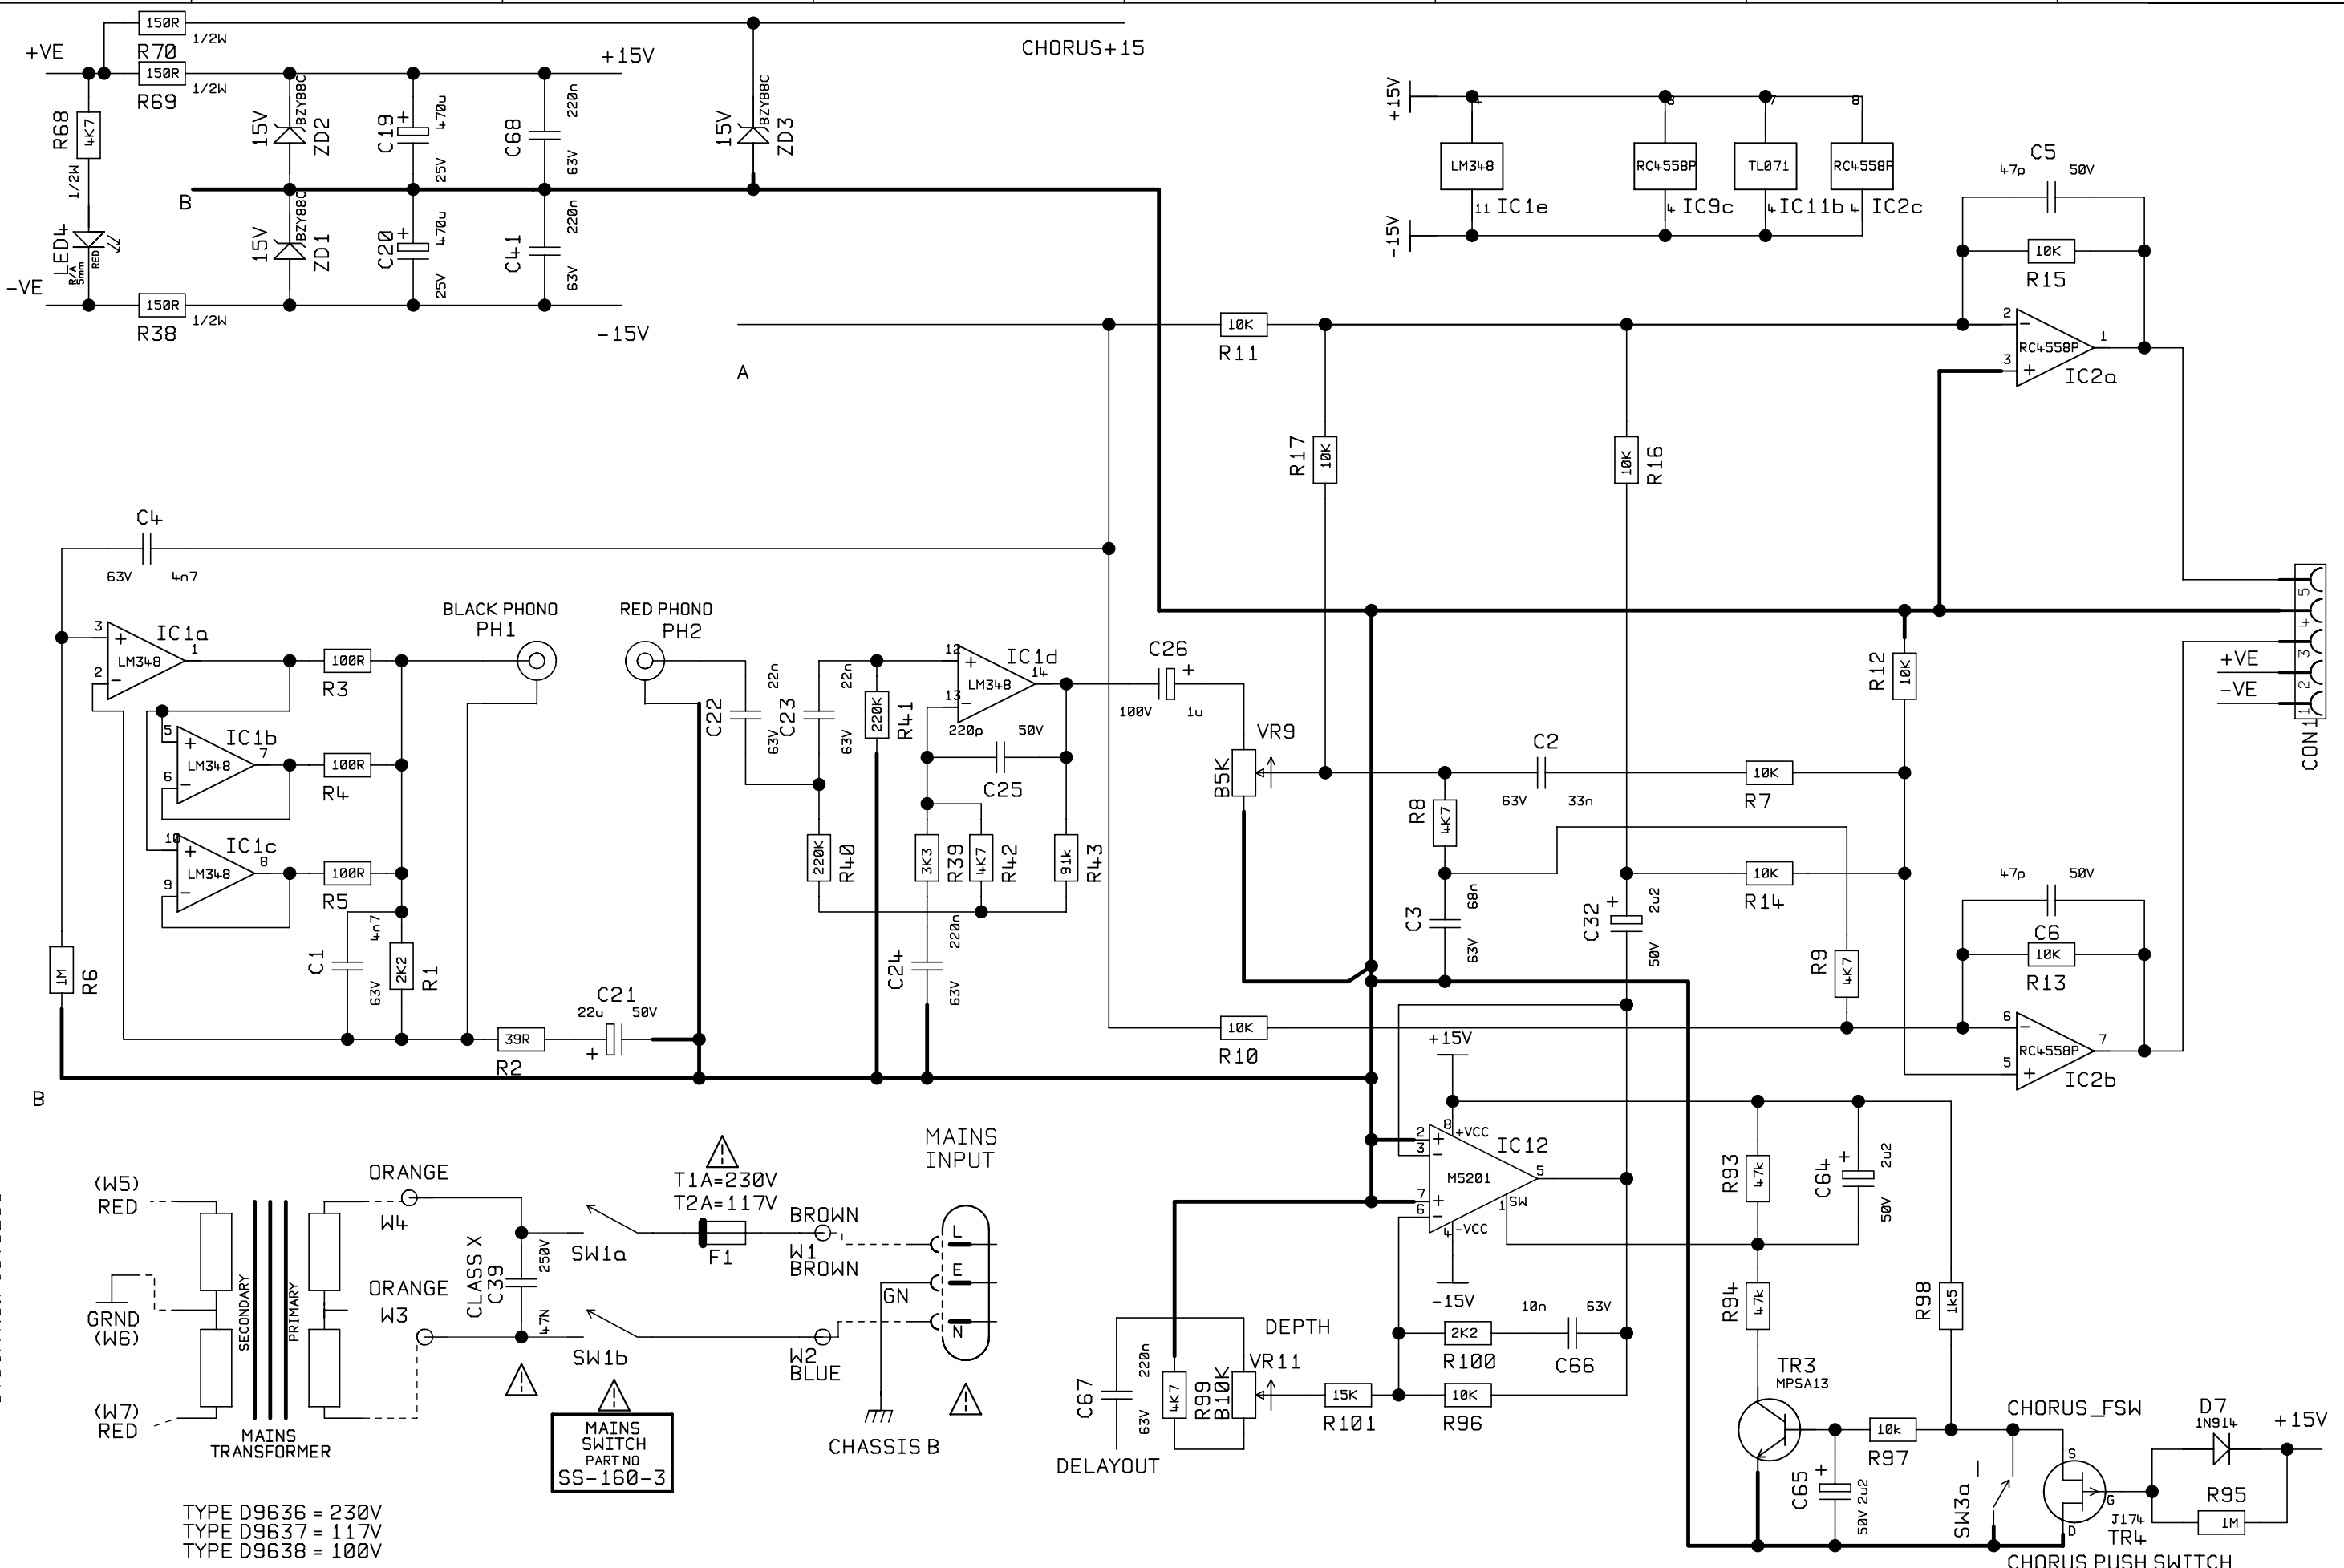

DWG.No. V230-60-02

3	1257	28/8/96	ALL OTHER HOLES =				X = (THROUGH PLATED)				MATERIAL		DIMENSIONS IN		 © JIM MARSHALL (PRODUCTS) LTD. DENBIGH ROAD, BLETCHLEY, MILTON KEYNES, MK1 1DQ. TEL (0908)375411 FAX (0908)376118	TITLE VS230R PREAMP PCB/2 DWG.No SHEET 1 OF 3 V2306002.DGM	ISS 3
2	1163	1/5/96	A	E	J	N	MATERIAL THICKNESS		TOLERANCE (UNLESS OTHERWISE STATED)		MODEL VS230						
1	FIRST RELEASE		B	F	K	P	DRAWN	SG	DATE	20 10 95							
ISS	ECO NUMBER	DATE	C	G	L	Q	CHECKED		DATE								
			D	H	M	R	APPROVED		DATE								

DWG.No. V230-60-02

TO POWER AMP
STOCK No.PCOVS230

TYPE D9636 = 230V
TYPE D9637 = 117V
TYPE D9638 = 100V

3	1257	28/8/96	ALL OTHER HOLES =				X = (THROUGH PLATED)			
2	1163	1/5/96	A	E	J	N	B	F	K	P
1	FIRST RELEASE		B	F	L	Q	C	G	M	R
ISS	ECO NUMBER	DATE	C	H	M	R	D	H	M	R

MATERIAL	
MATERIAL THICKNESS	
DRAWN SG	DATE 20_10_95
CHECKED	DATE
APPROVED	DATE

DIMENSIONS IN	
TOLERANCE (UNLESS OTHERWISE STATED)	
MODEL	VS230

TITLE	
VS230 CHORUS DELAY	
DWG.No	SHEET 3 OF 3
V2306002.DGM	
ISS	3

4	1257	28/8/96	ALL OTHER HOLES =				X = (THROUGH PLATED)			
3	1217	23/7/95	A	E	J	N				
2	1149	1/5/96	B	F	K	P				
1	FIRST RELEASE		C	G	L	Q				
ISS	ECO NUMBER	DATE	D	H	M	R				

MATERIAL		DIMENSIONS IN	
MATERIAL THICKNESS		TOLERANCE (UNLESS OTHERWISE STATED)	
DRAWN SG	DATE 2_8_95		
CHECKED	DATE	MODEL VS230	
APPROVED	DATE		