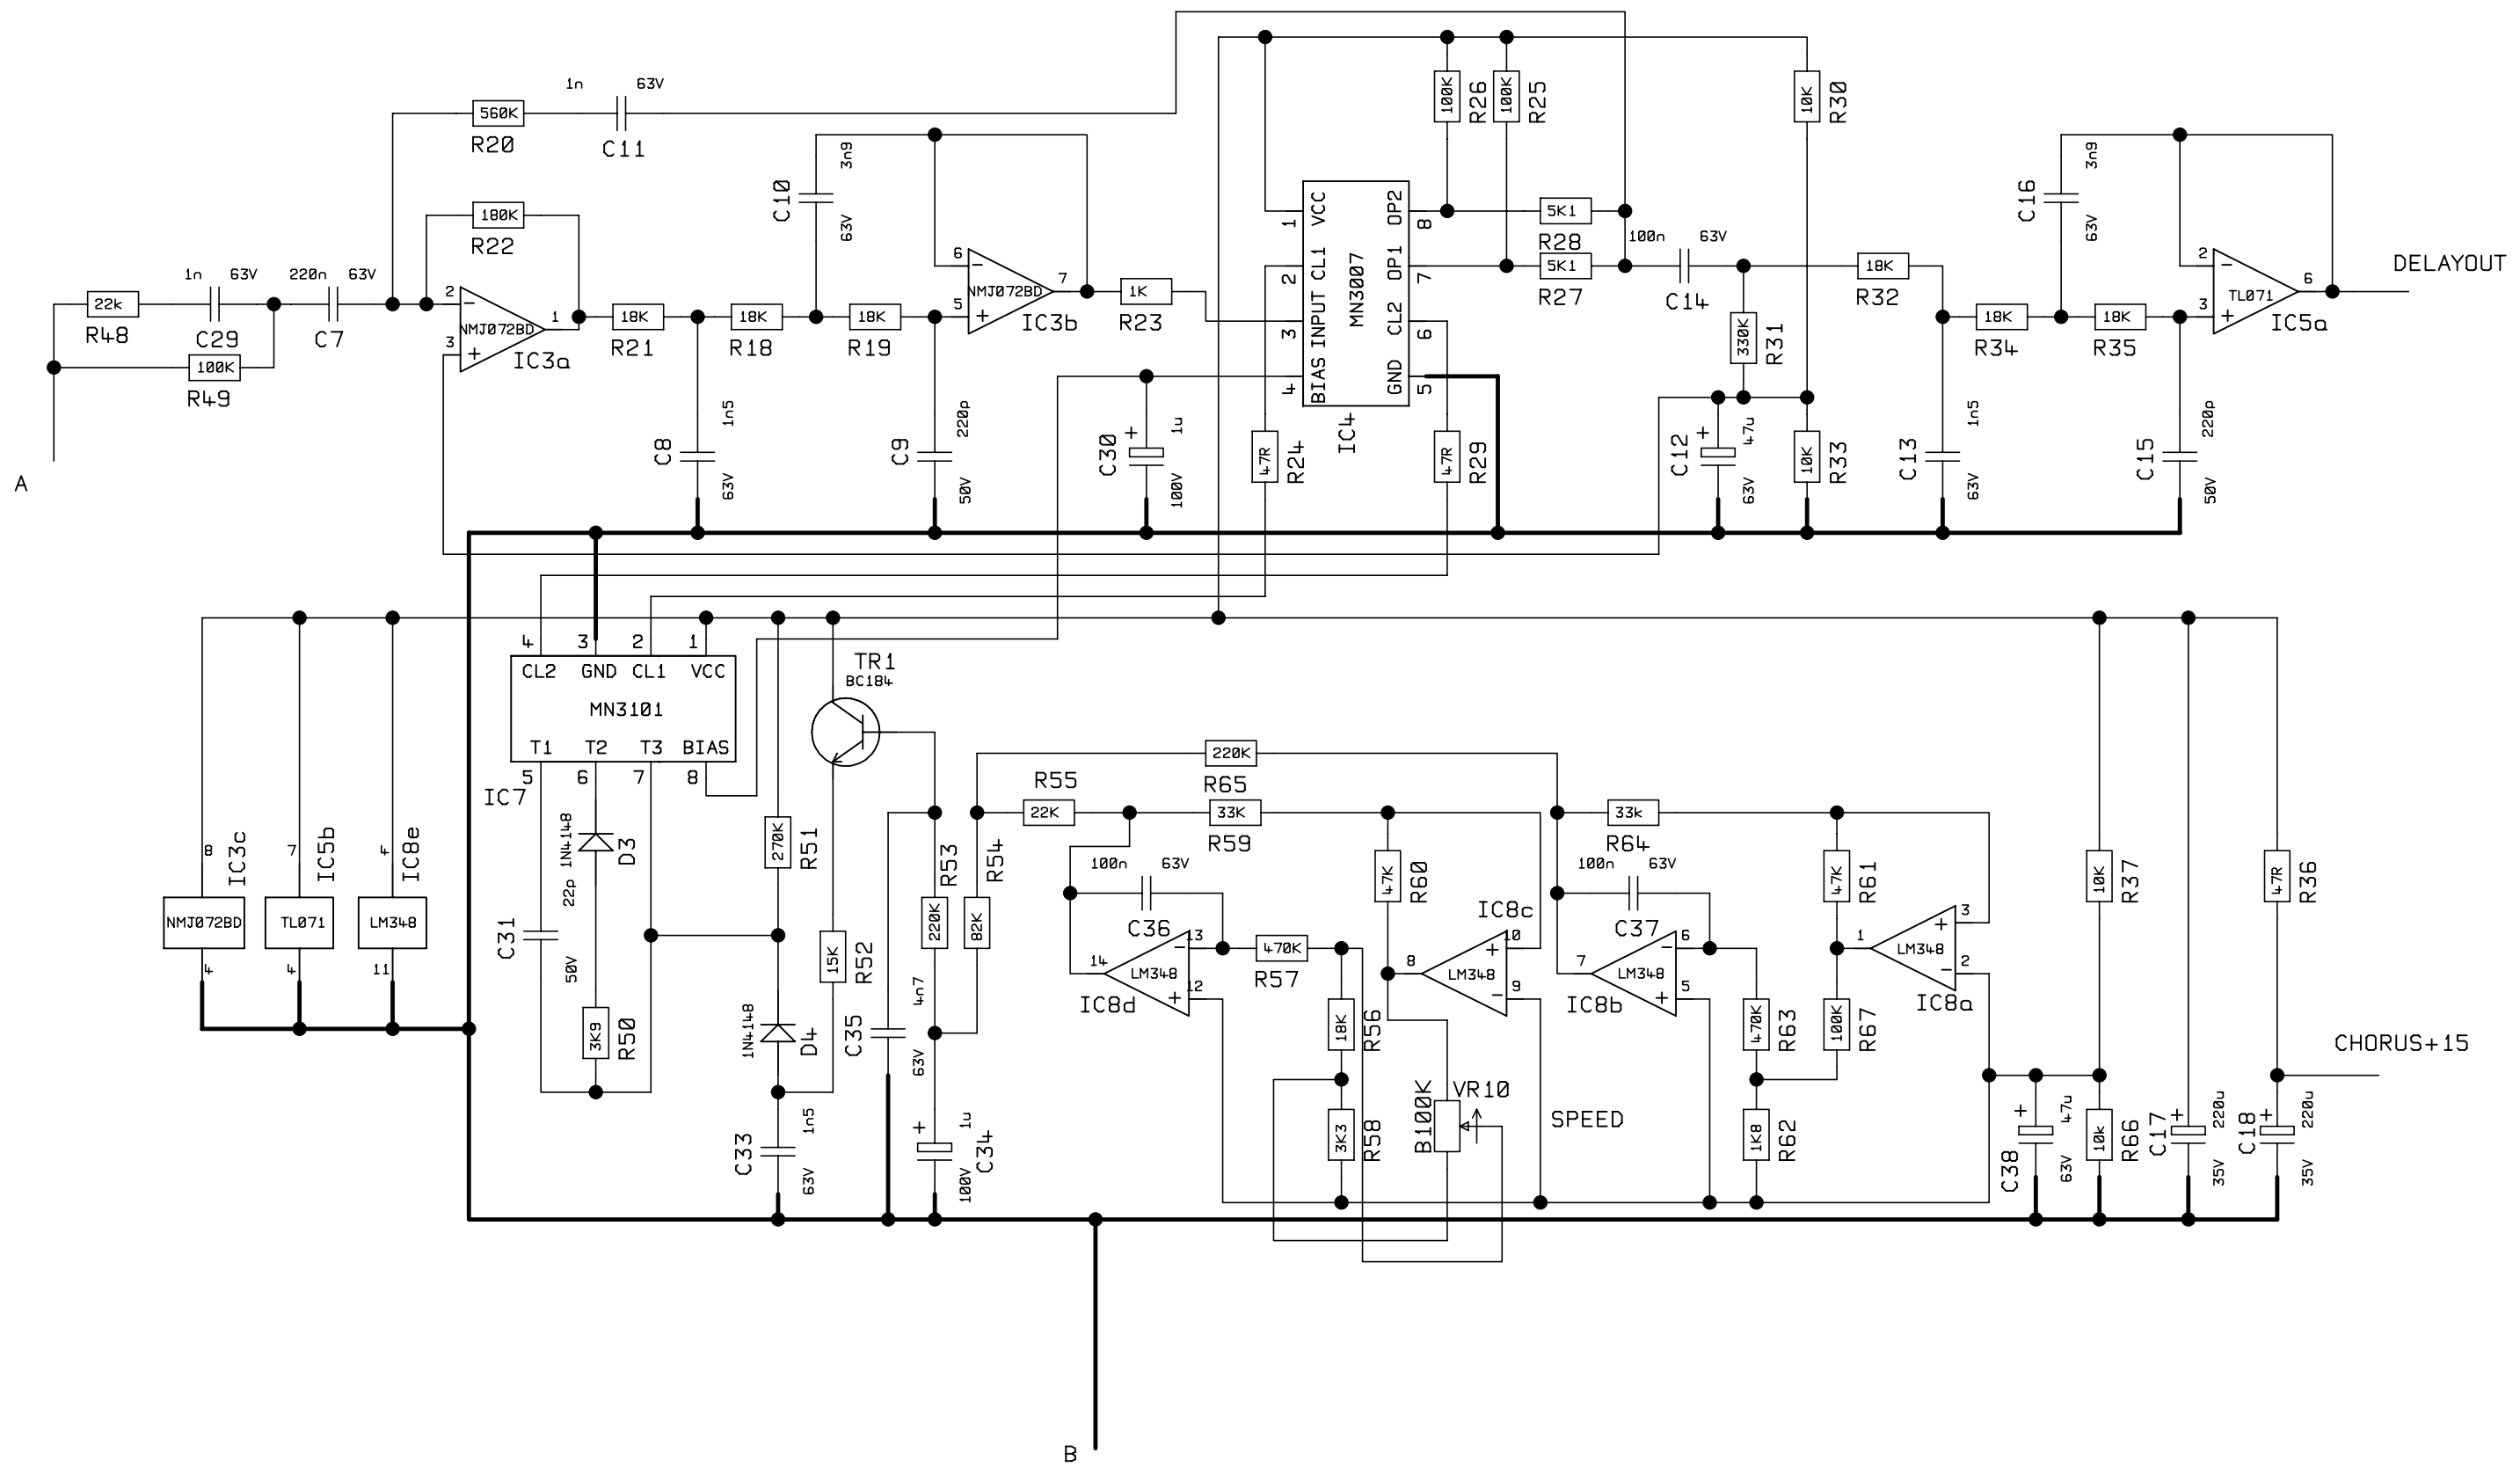

DWG.No. V230-60-02

3	1257	28/8/96
2	1163	1/5/96
1	FIRST RELEASE	
ISS	ECO NUMBER	DATE

ALL OTHER HOLES =		X = (THROUGH PLATED)	
A	E	J	N
B	F	K	P
C	G	L	Q
D	H	M	R

MATERIAL	
MATERIAL THICKNESS	
DRAWN SG	DATE 20_10_95
CHECKED	DATE
APPROVED	DATE

DIMENSIONS IN	
TOLERANCE (UNLESS OTHERWISE STATED)	
MODEL	VS230

TITLE	
VS230 CHORUS DELAY	
DWG.No	SHEET 3 OF 3
V2306002.DGM	
ISS	3