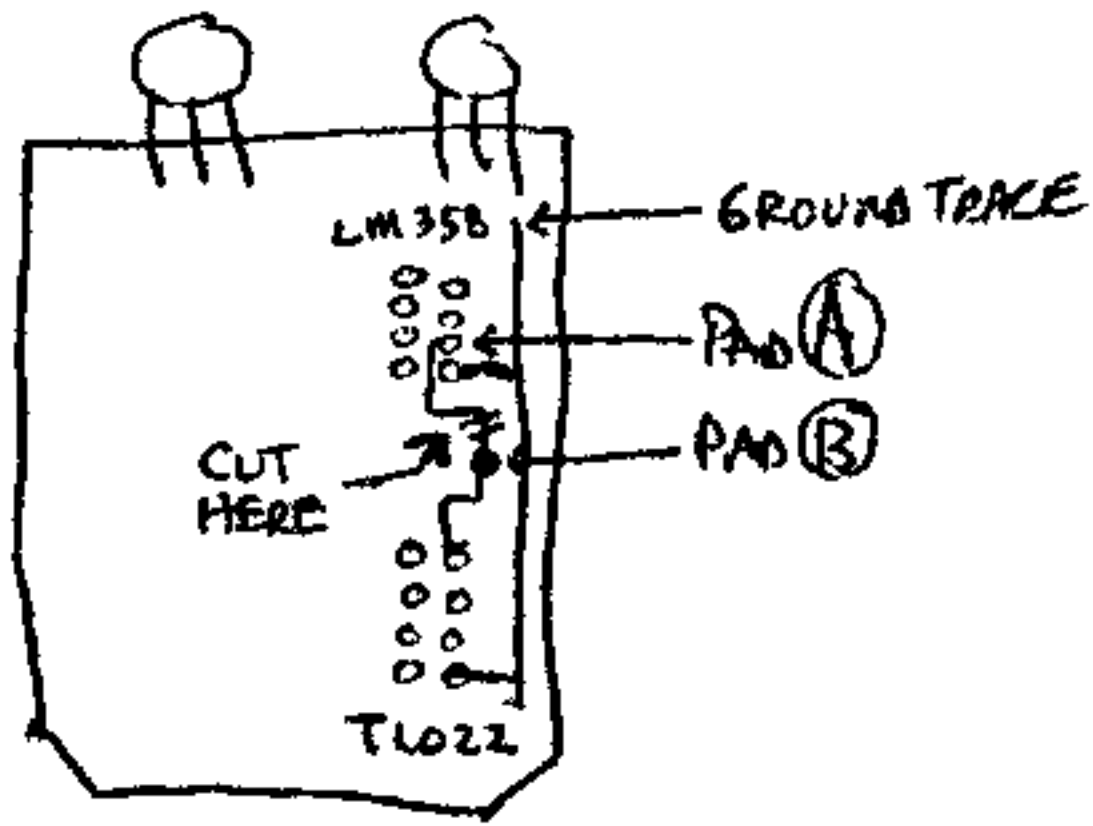

MINI JACK

UNUSED GROUND LUG.

TYPICAL PATCH

DOD FX30 NOISE GATE