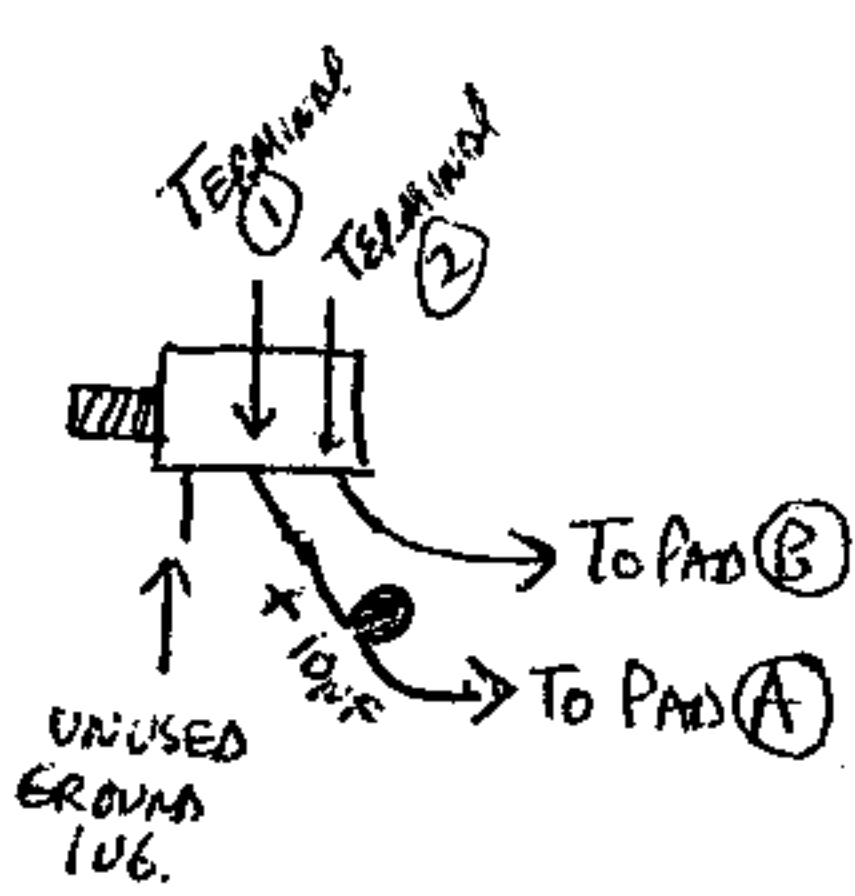

MINI JACK

UNUSED GROUND LUG.

TYPICAL PATCH

DOD FX30 NOISE GATE