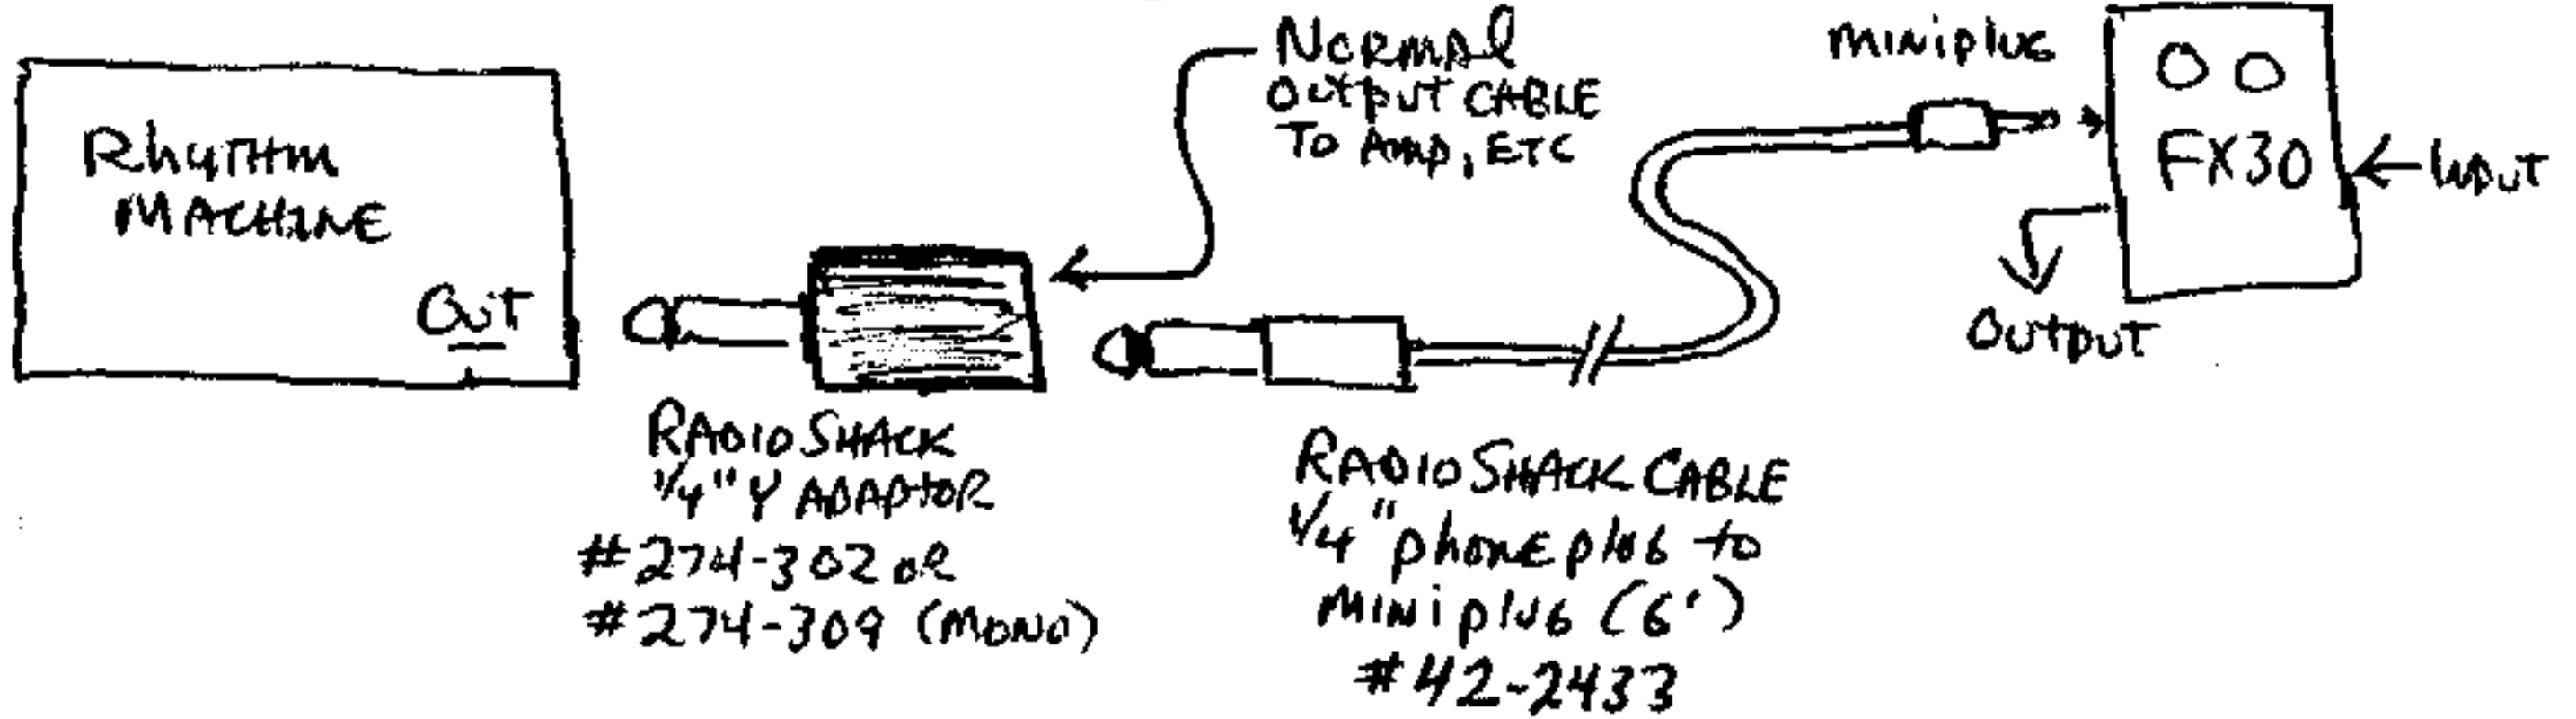

MINI JACK

UNUSED GROUND LUG.

TYPICAL PATCH

DOD FX30 NOISE GATE