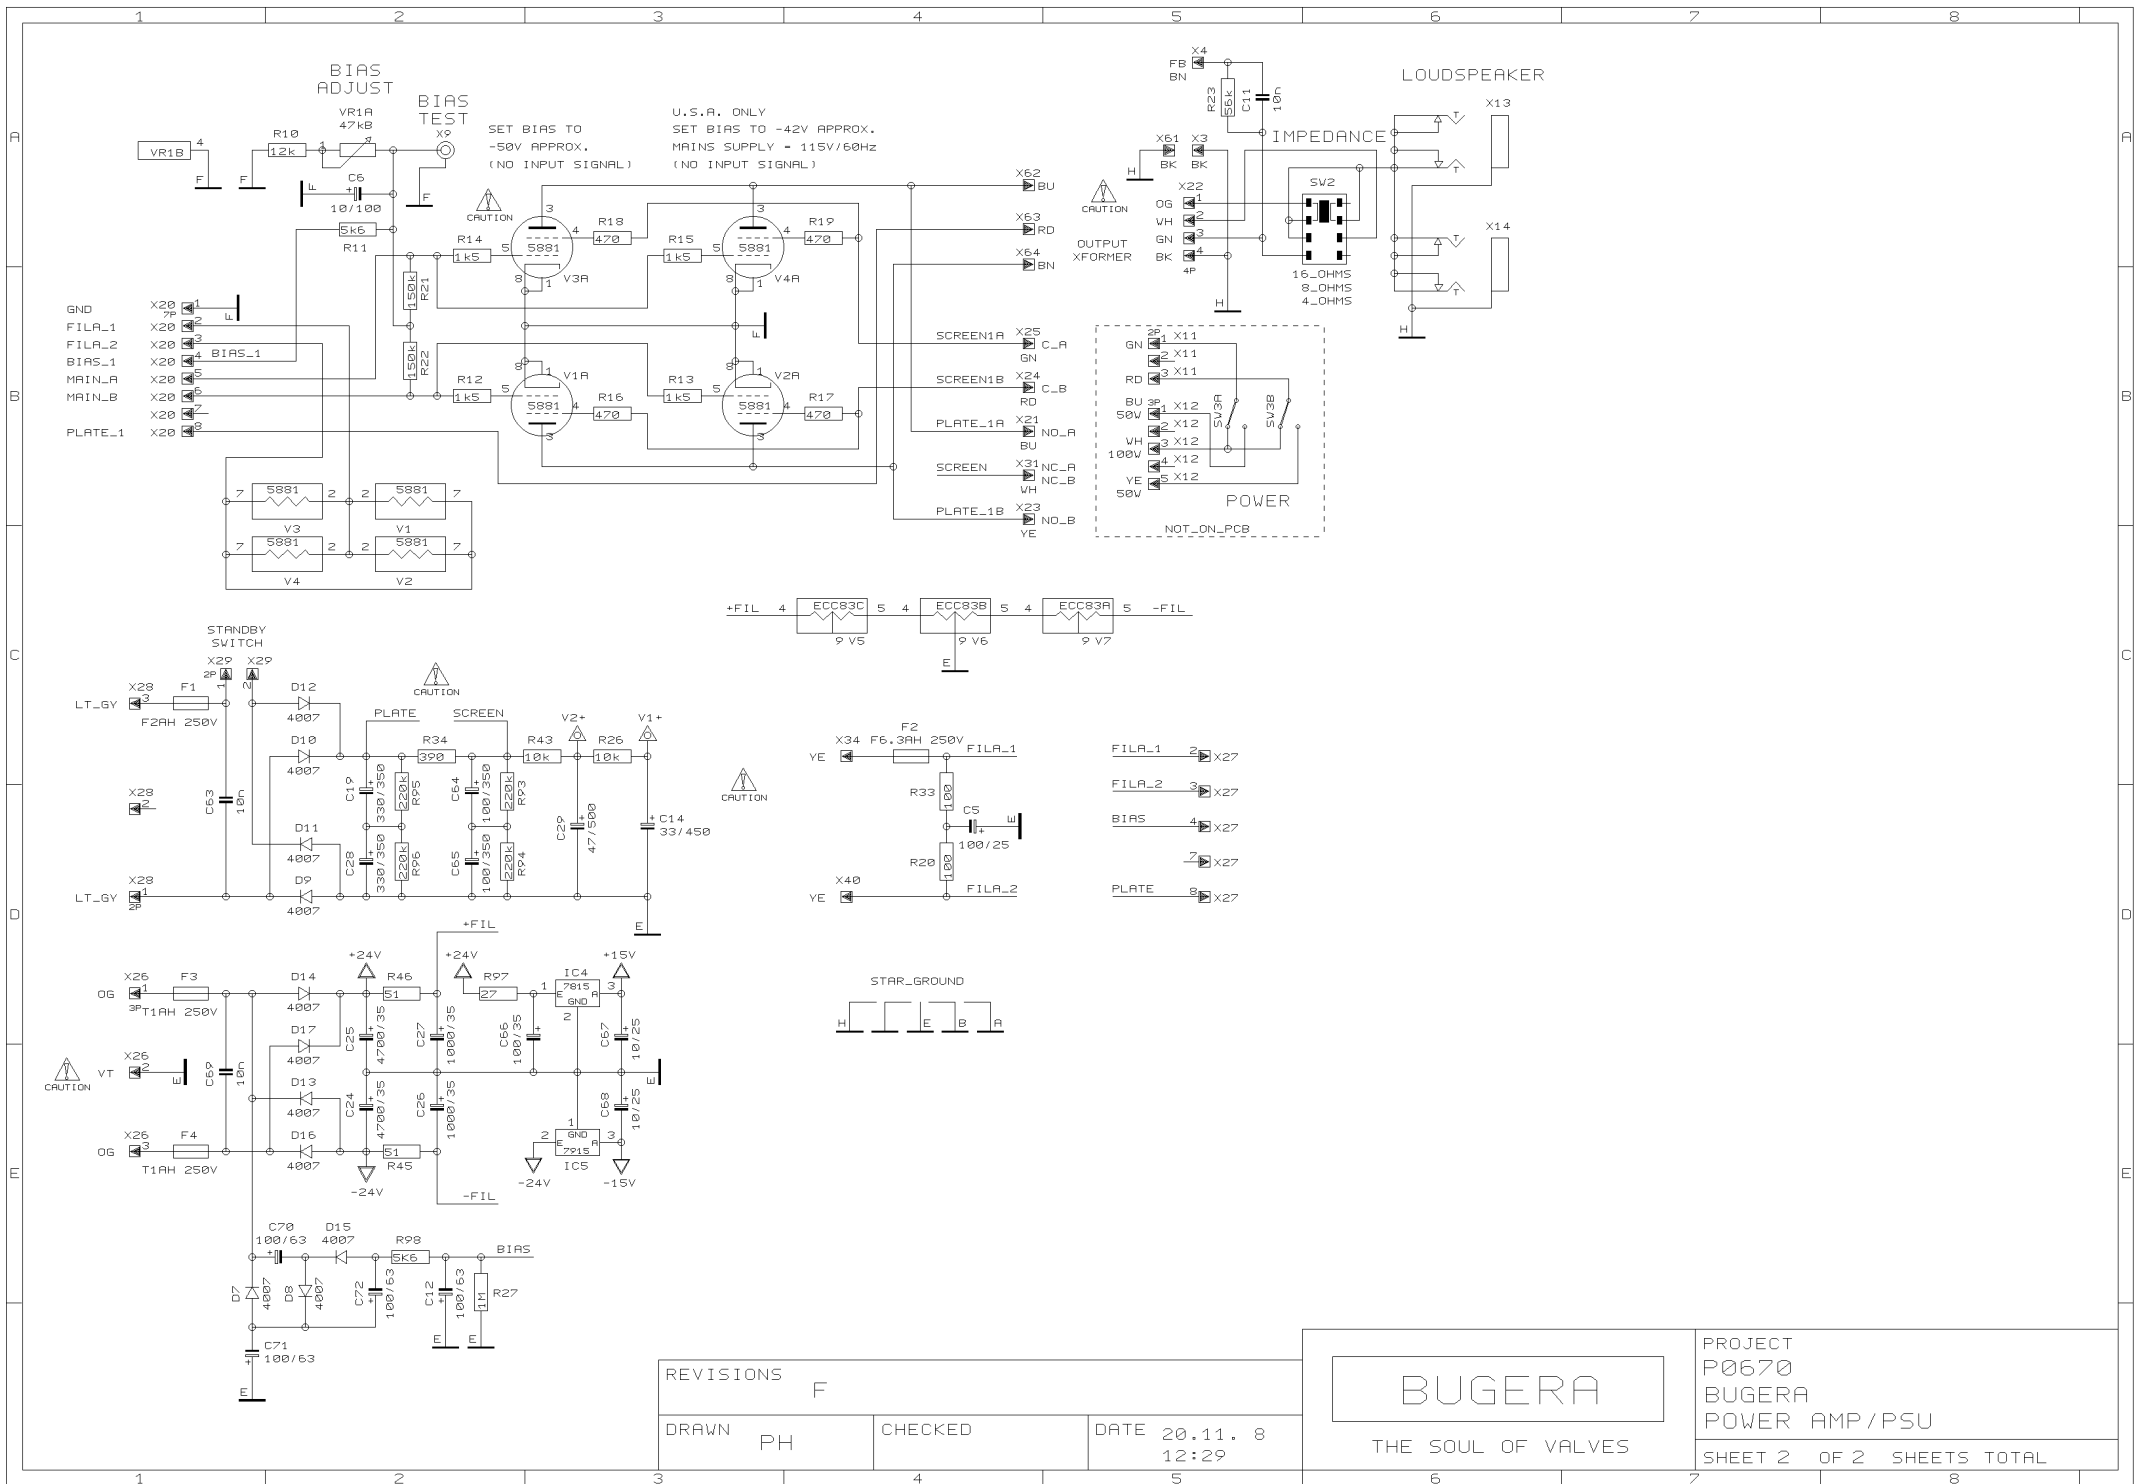

REVISIONS F (20/11/08)

DRAWN PH

CHECKED

DATE 20.11. 8
12:29

BUGERA

THE SOUL OF VALVES

PROJECT P0670
BUGERA
PREAMP / INTERFACE
SHEET 1 OF 2 SHEETS TOTAL

U.S.A. ONLY
 SET BIAS TO -50V APPROX.
 (NO INPUT SIGNAL)

U.S.A. ONLY
 SET BIAS TO -42V APPROX.
 MAINS SUPPLY - 115V/60Hz
 (NO INPUT SIGNAL)

REVISIONS	F
DRAWN	PH
CHECKED	
DATE	20.11. 8 12:29

BUGERA
 THE SOUL OF VALVES

PROJECT P0670
 BUGERA
 POWER AMP/PSU
 SHEET 2 OF 2 SHEETS TOTAL