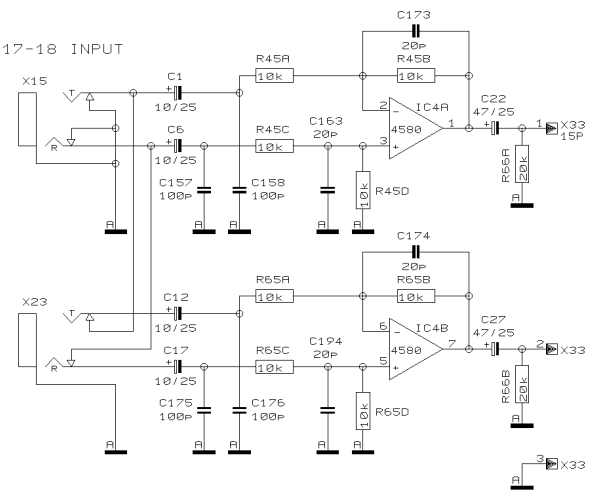

PROJECT
SL2442C
SL2442FX-PRO
CHANNEL 5 & 6
SHEET 5 OF 6 SHEETS TOTAL

REVISIONS B

DRAWN SA

CHECKED

DATE 30.03. 4
12:12

PROJECT
SL2442C
SL2442FX-PRO
CHANNEL 7 & 8
SHEET 6 OF 6 SHEETS TOTAL

ST 17-18 INPUT

- X38 1 SUB_1
- X38 2 SUB_2
- X38 3 SUB_3
- X38 4 SUB_4
- X38 5 AGND
- X38 6 LEFT
- X38 7 RIGHT
- X38 8 AGND
- X38 9 CTL
- X38 10 SOLO_L
- X38 11 SOLO_R
- X38 12 PFL