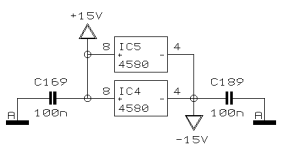

ST 17-18 INPUT

- X38 1 SUB_1
- X38 2 SUB_2
- X38 3 SUB_3
- X38 4 SUB_4
- X38 5 AGND
- X38 6 LEFT
- X38 7 RIGHT
- X38 8 AGND
- X38 9 CTL
- X38 10 SOLO_L
- X38 11 SOLO_R
- X38 12 PFL

- X37 1 +48V
- X37 2 AUX_1
- X37 3 +15V_S
- X37 4 AUX_2
- X37 5 -15V_S
- X37 6 FX_1
- X37 7 AGND
- X37 8 FX_2

REVISIONS C (10/12/03)

DRAWN SA CHECKED DATE 30.03. 4 12:16

PROJECT
SL2442M
EURODESK SL2442FX-PRO
STEREO CHANNEL 17-18
SHEET 1 OF 9 SHEETS TOTAL