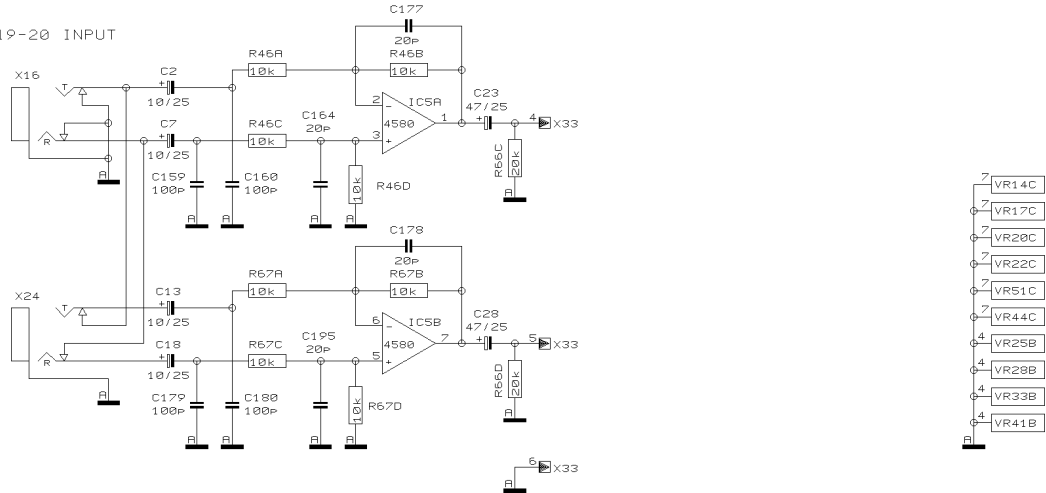

ST 19-20 INPUT

- 7 VR14C
- 7 VR17C
- 7 VR20C
- 7 VR22C
- 7 VR51C
- 7 VR44C
- 4 VR25B
- 4 VR28B
- 4 VR33B
- 4 VR41B

REVISIONS	C		
DRAWN	SA	CHECKED	DATE 30.03. 4 12:16

PROJECT
SL2442M
EURODESK SL2442FX-PRO
STEREO CHANNEL 19-20
SHEET 2 OF 9 SHEETS TOTAL