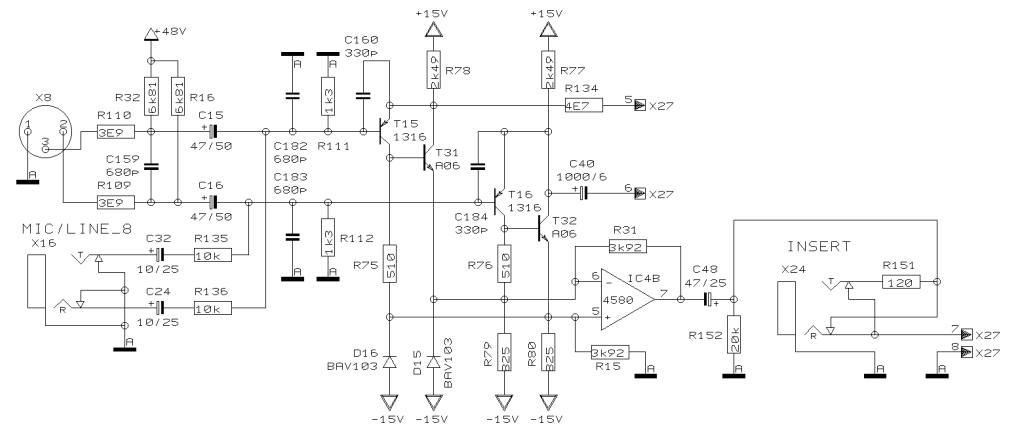

REVISIONS

B

DRAWN

SA

CHECKED

DATE 30.03. 4
12:12

BEHRINGER®

Specialized Studio Equipment

PROJECT
SL2442C
SL2442FX-PRO
MIC INPUT CH. 5-8

SHEET 2 OF 6 SHEETS TOTAL