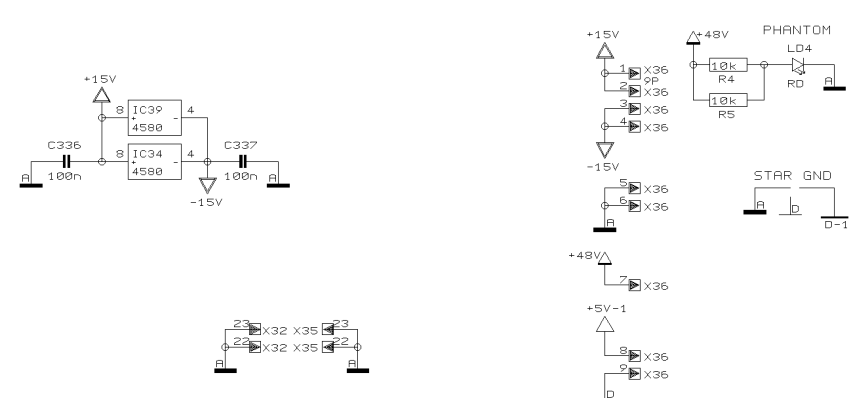

REVISIONS		C	
DRAWN	SA	CHECKED	DATE 30.03. 4 12:17

PROJECT
SL2442M
EURODESK SL2442FX-PRO
LED METER & MONO OUT
SHEET 5 OF 9 SHEETS TOTAL