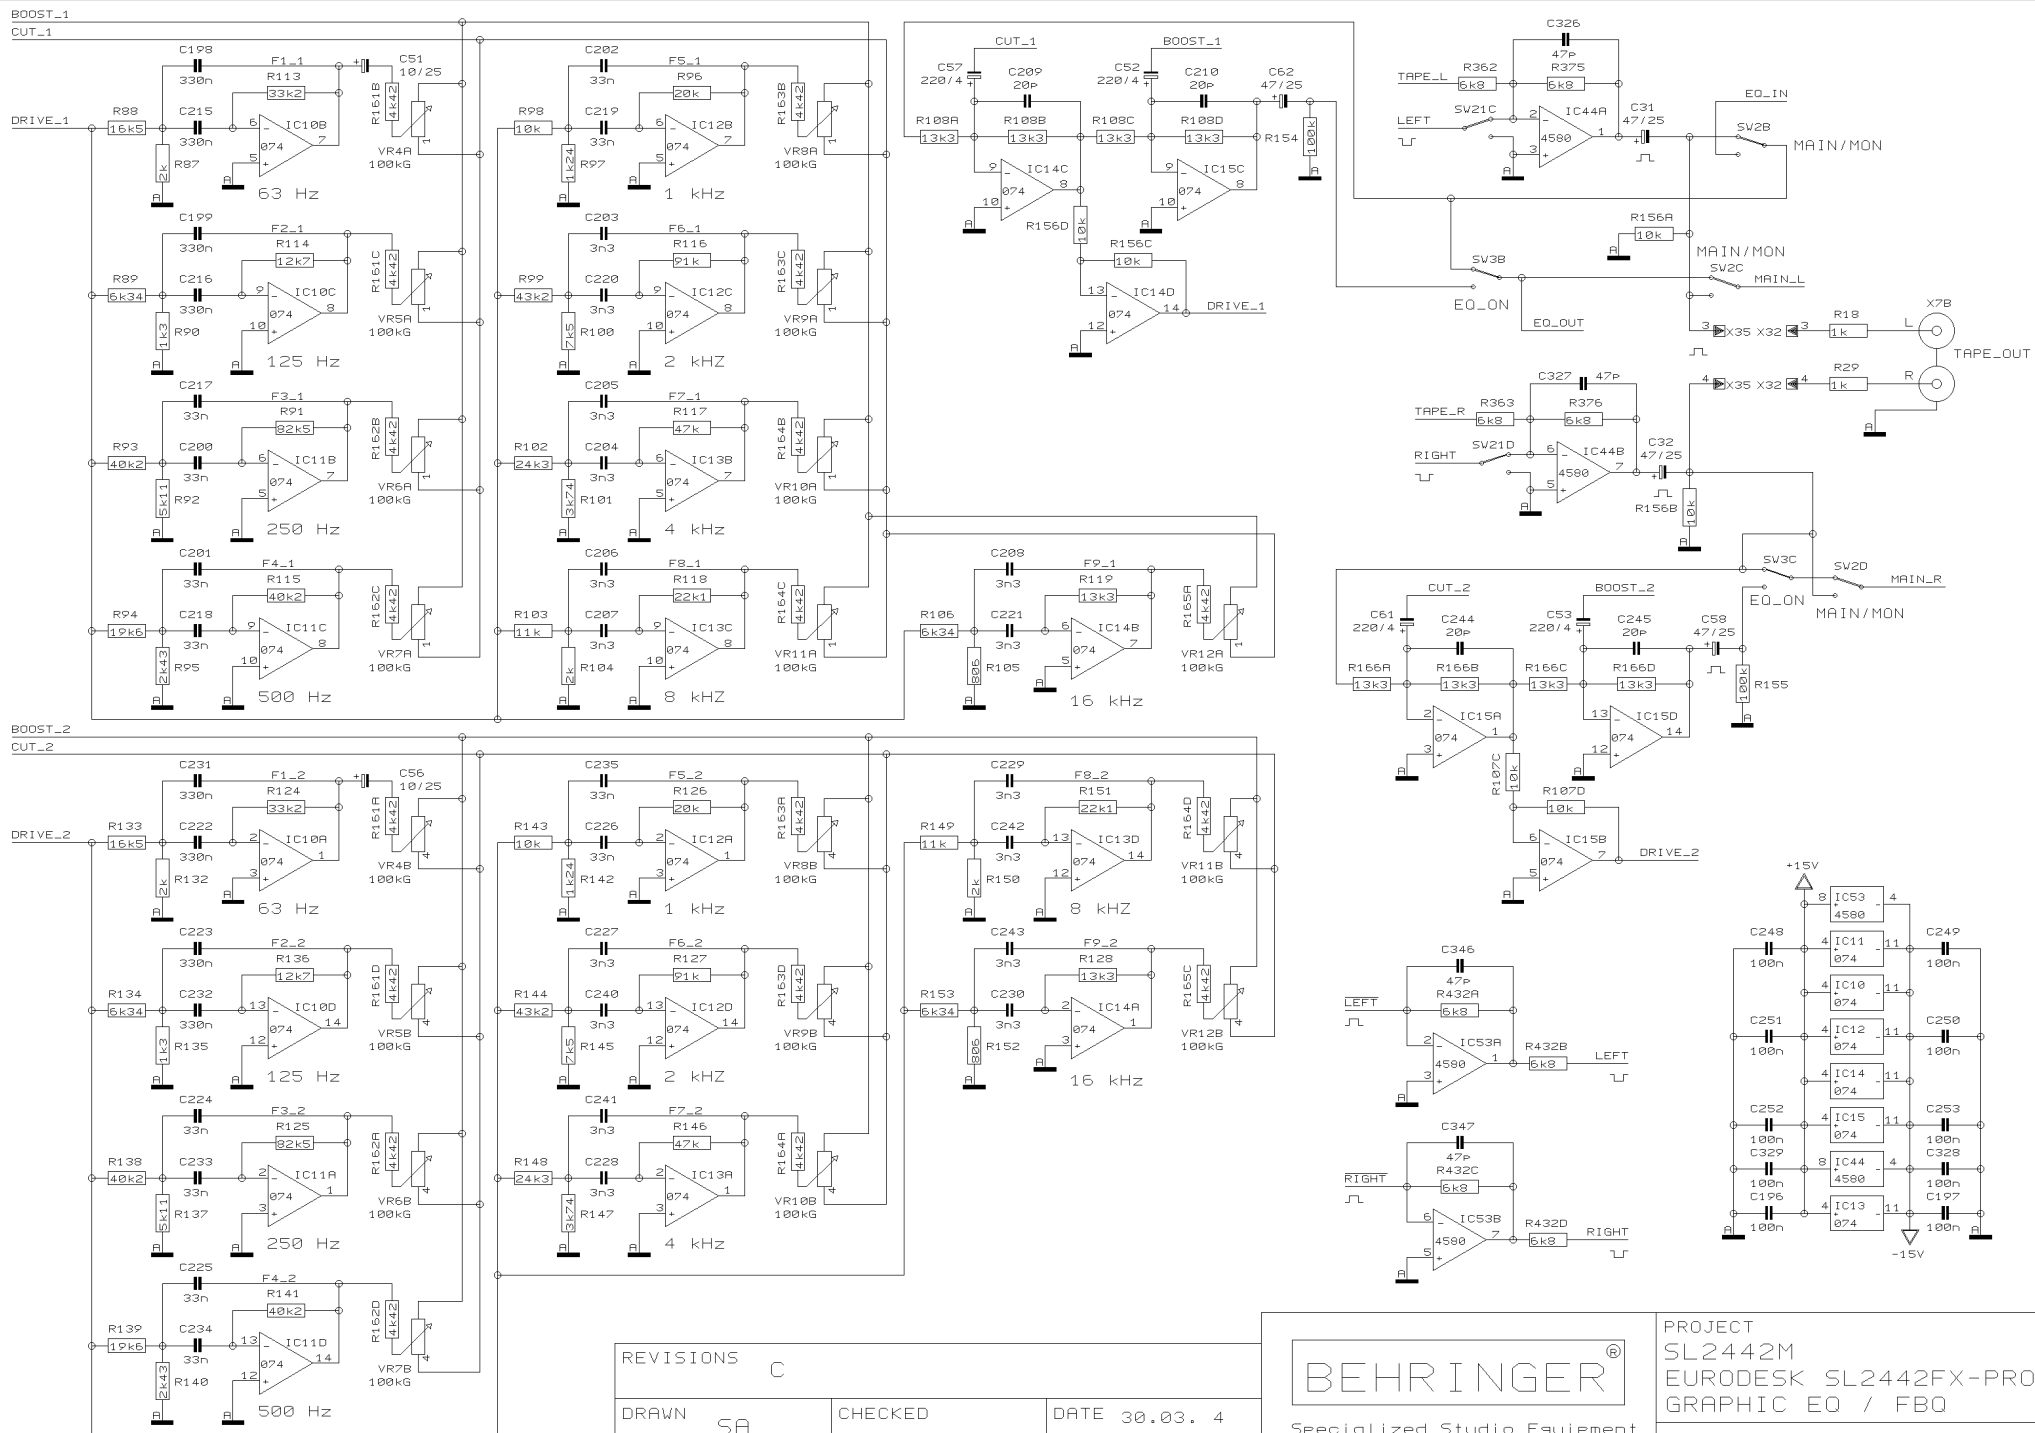

REVISIONS C

DRAWN SA

CHECKED

DATE 30.03.4
12:16

PROJECT
SL2442M
EURODESK SL2442FX-PRO
GRAPHIC EQ / FBO
SHEET 4 OF 9 SHEETS TOTAL