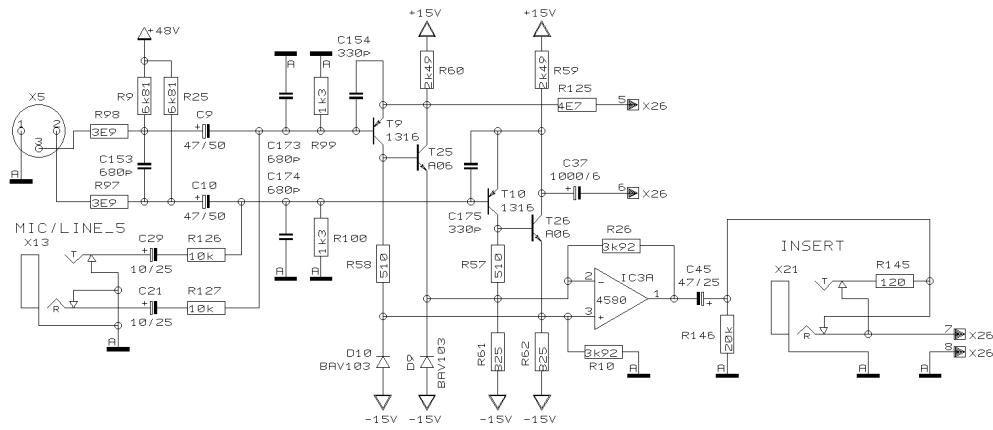

REVISIONS

B

DRAWN

SA

CHECKED

DATE 30.03. 4
12:12

BEHRINGER®

Specialized Studio Equipment

PROJECT
SL2442C
SL2442FX-PRO
MIC INPUT CH. 5-8

SHEET 2 OF 6 SHEETS TOTAL