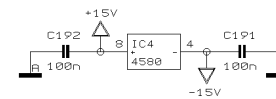

REVISIONS

B

DRAWN

SA

CHECKED

DATE 30.03. 4
12:12

BEHRINGER®

Specialized Studio Equipment

PROJECT
SL2442C
SL2442FX-PRO
MIC INPUT CH. 5-8

SHEET 2 OF 6 SHEETS TOTAL