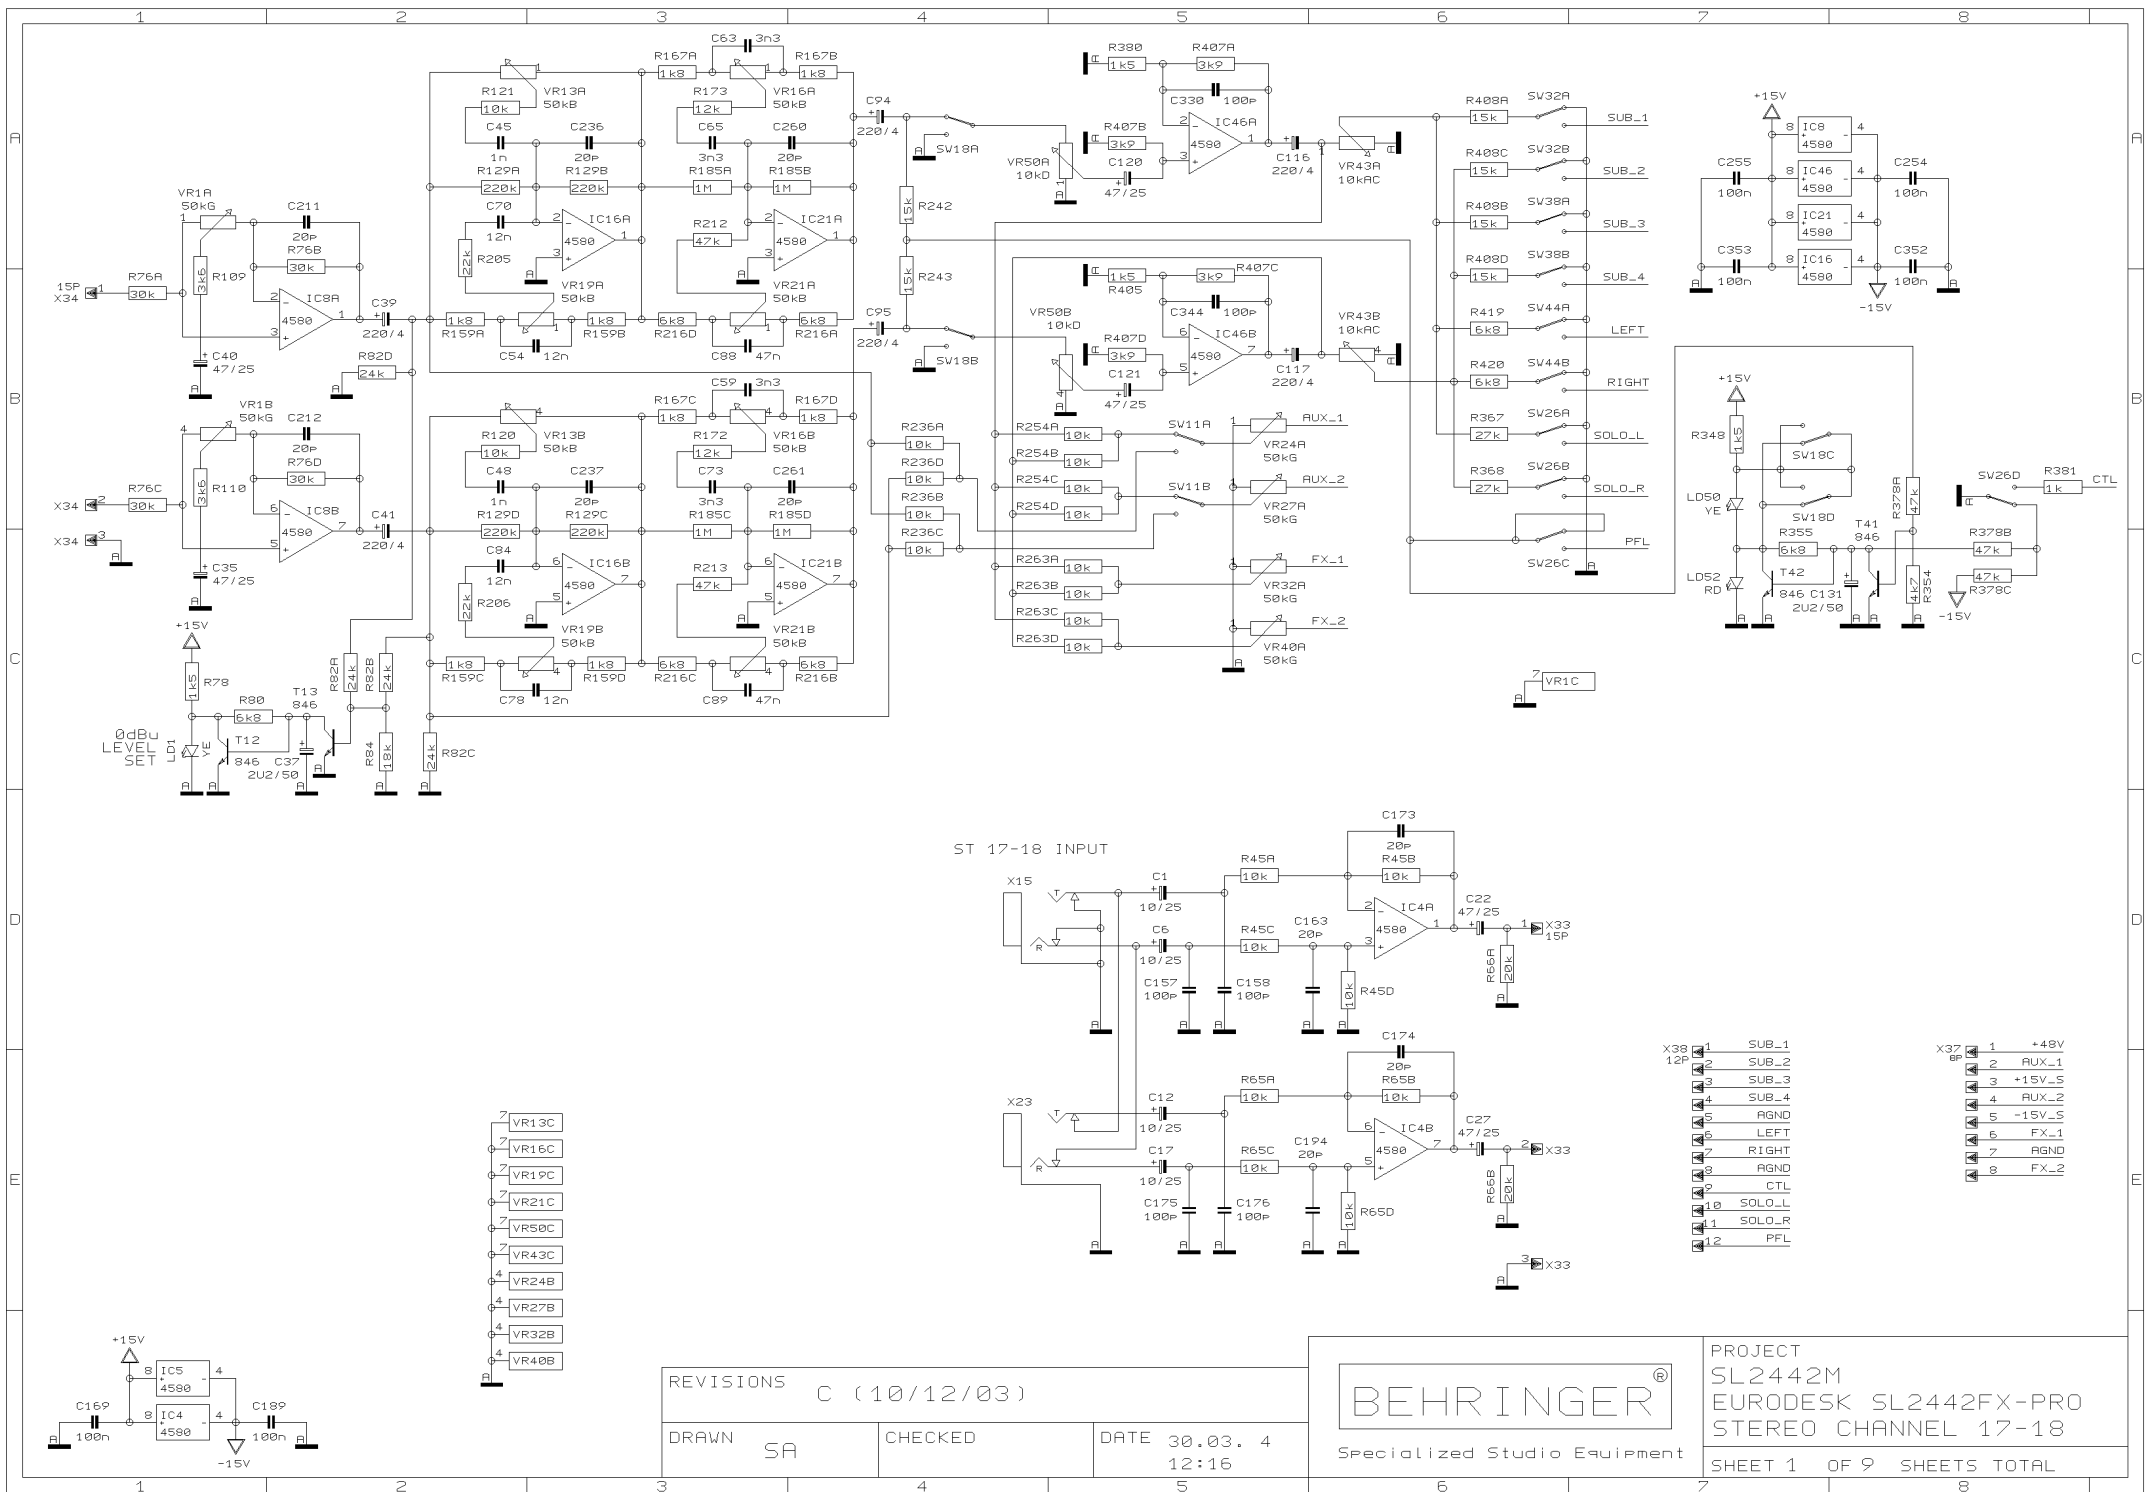

PROJECT
SL2442C
SL2442FX-PRO
CHANNEL 5 & 6
SHEET 5 OF 6 SHEETS TOTAL

REVISIONS B

DRAWN SA

CHECKED

DATE 30.03. 4
12:12

PROJECT
SL2442C
SL2442FX-PRO
CHANNEL 7 & 8
SHEET 6 OF 6 SHEETS TOTAL

ST 17-18 INPUT

- X38 1 SUB_1
- X38 2 SUB_2
- X38 3 SUB_3
- X38 4 SUB_4
- X38 5 AGND
- X38 6 LEFT
- X38 7 RIGHT
- X38 8 AGND
- X38 9 CTL
- X38 10 SOLO_L
- X38 11 SOLO_R
- X38 12 PFL