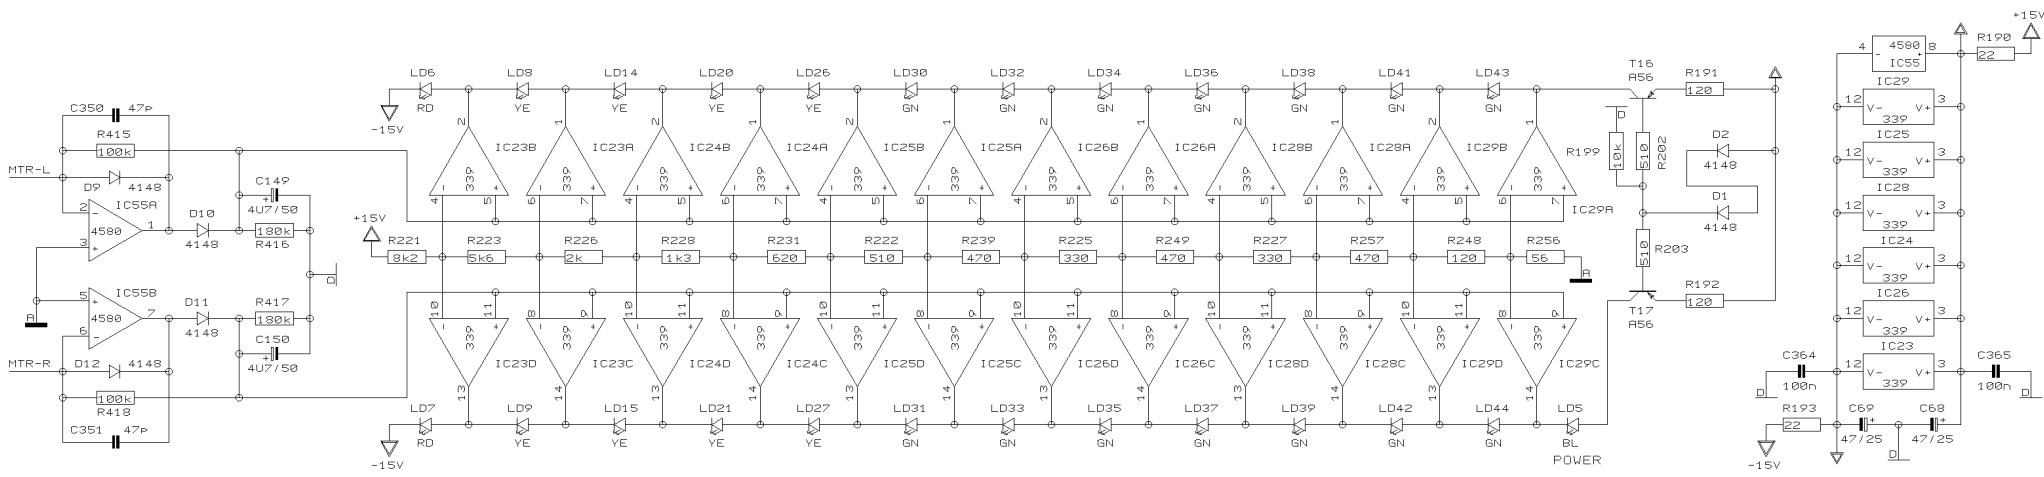

REVISIONS		C	
DRAWN	SA	CHECKED	DATE 30.03. 4 12:17

PROJECT
SL2442M
EURODESK SL2442FX-PRO
LED METER & MONO OUT
SHEET 5 OF 9 SHEETS TOTAL