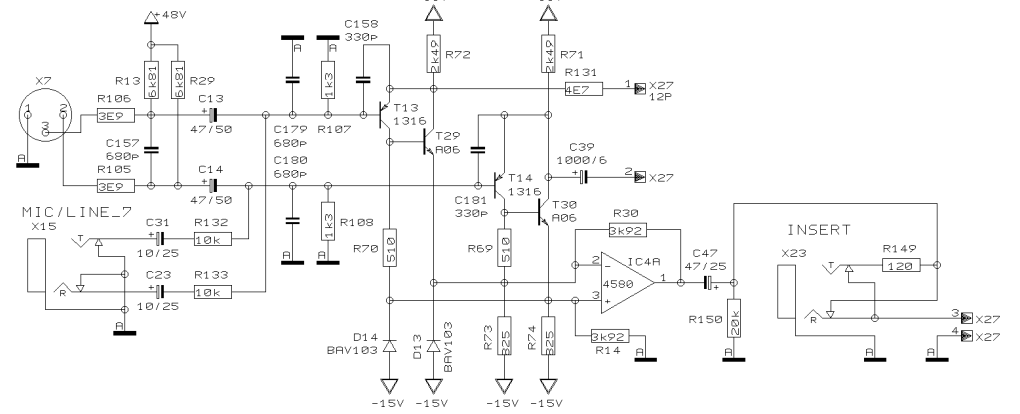

REVISIONS

B

DRAWN

SA

CHECKED

DATE 30.03. 4
12:12

BEHRINGER®

Specialized Studio Equipment

PROJECT
SL2442C
SL2442FX-PRO
MIC INPUT CH. 5-8

SHEET 2 OF 6 SHEETS TOTAL