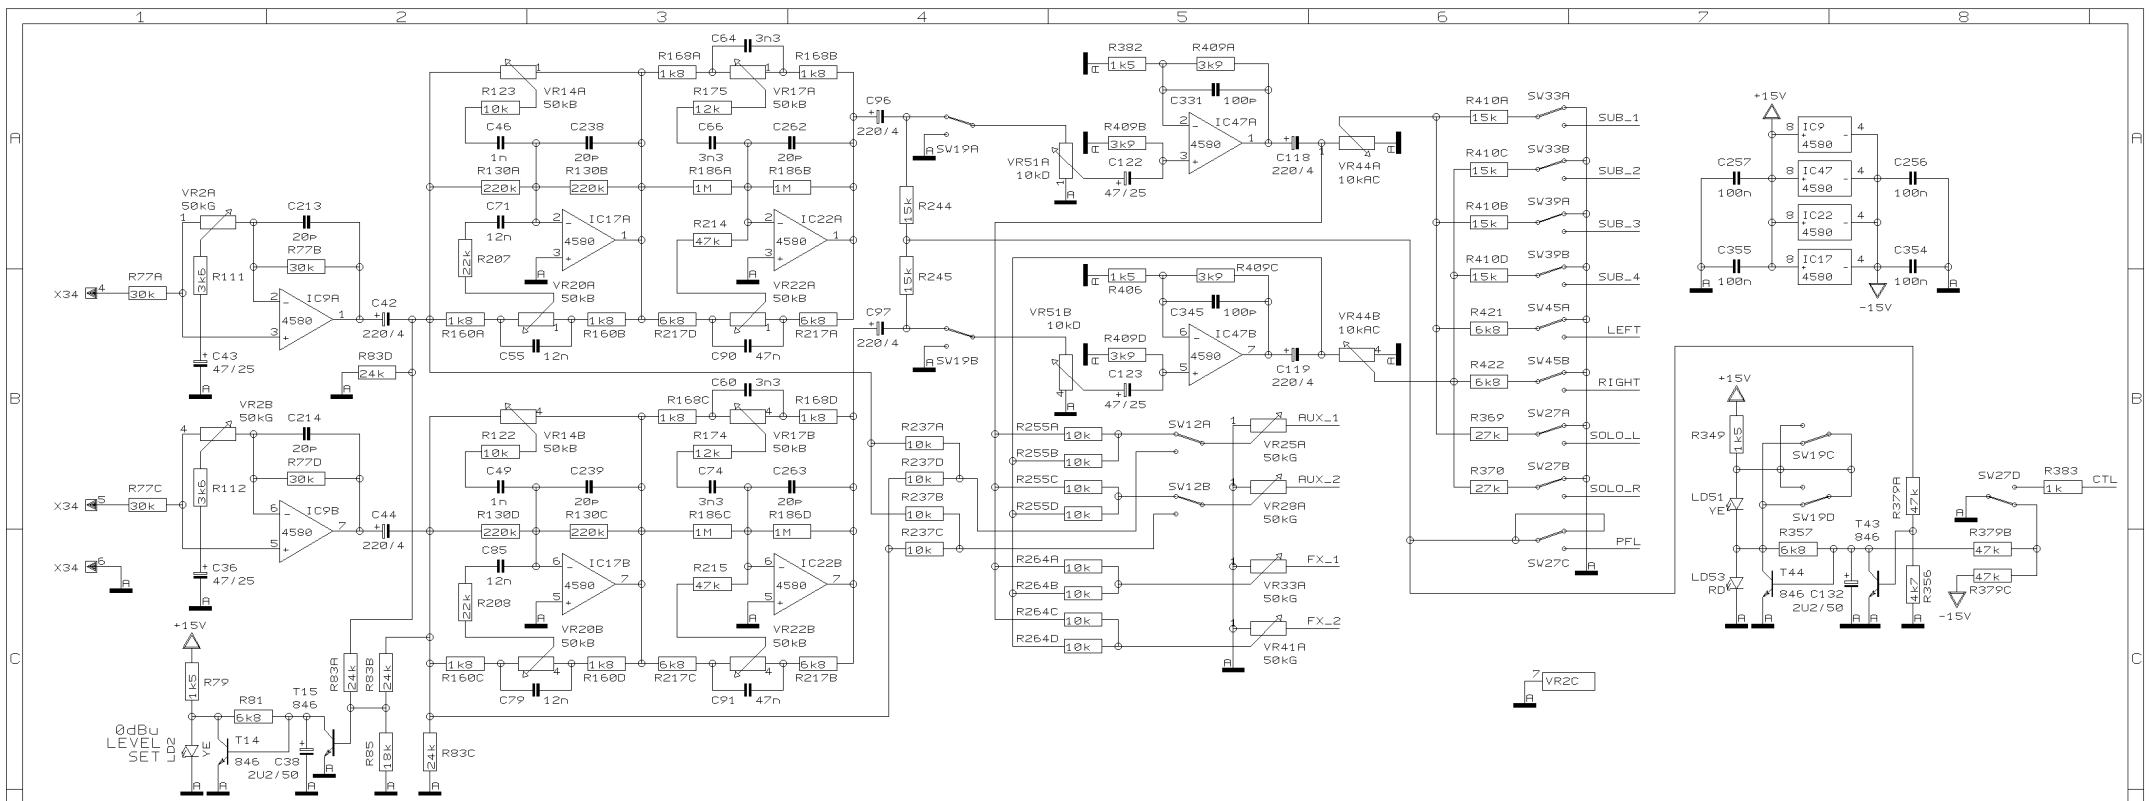

- X37 1 +48V
- X37 2 AUX_1
- X37 3 +15V_S
- X37 4 AUX_2
- X37 5 -15V_S
- X37 6 FX_1
- X37 7 AGND
- X37 8 FX_2

REVISIONS C (10/12/03)

DRAWN SA CHECKED DATE 30.03. 4 12:16

PROJECT
SL2442M
EURODESK SL2442FX-PRO
STEREO CHANNEL 17-18
SHEET 1 OF 9 SHEETS TOTAL