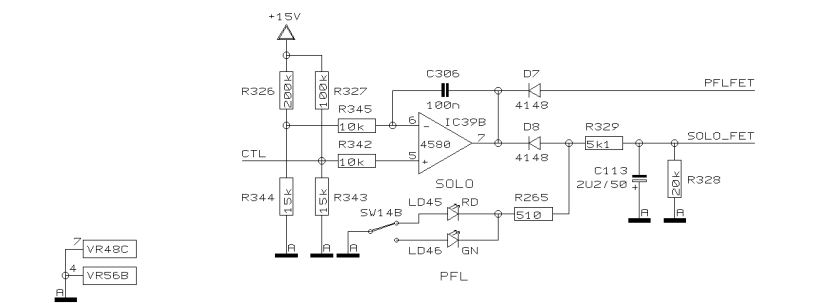

REVISIONS		C	
DRAWN	SA	CHECKED	DATE 30.03. 4 12:17

PROJECT
SL2442M
EURODESK SL2442FX-PRO
LED METER & MONO OUT
SHEET 5 OF 9 SHEETS TOTAL