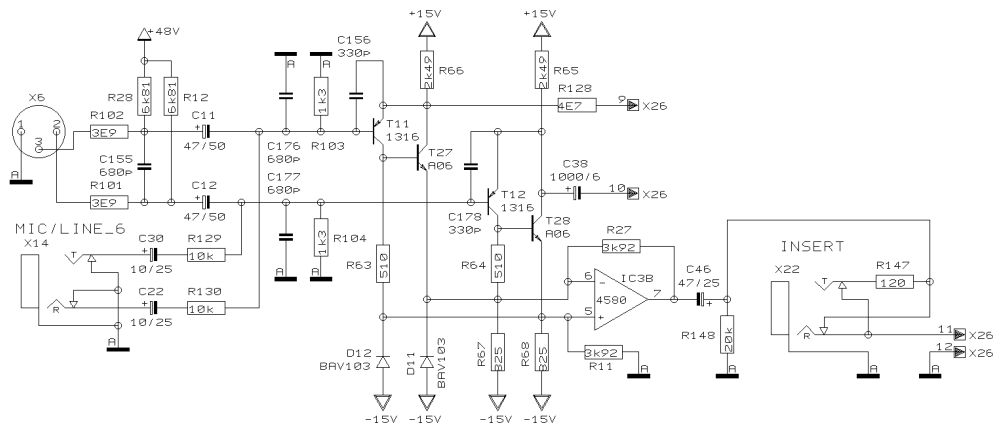

REVISIONS

B

DRAWN

SA

CHECKED

DATE 30.03. 4
12:12

BEHRINGER®

Specialized Studio Equipment

PROJECT
SL2442C
SL2442FX-PRO
MIC INPUT CH. 5-8

SHEET 2 OF 6 SHEETS TOTAL