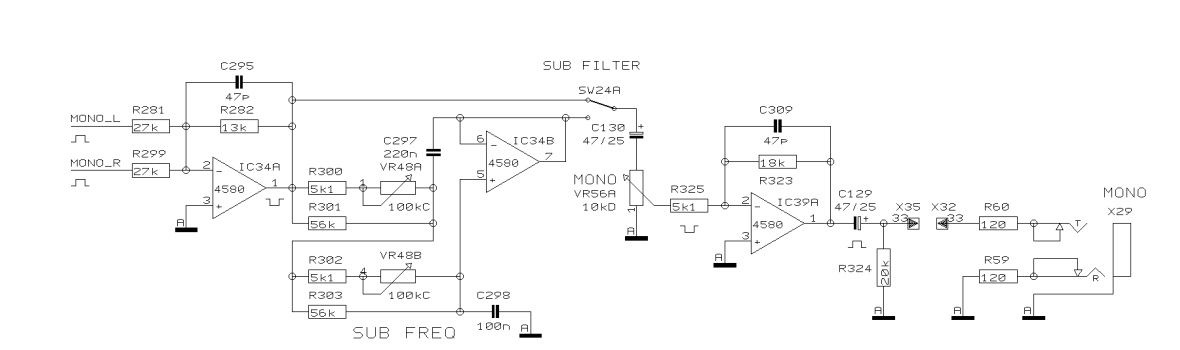

REVISIONS		C	
DRAWN	SA	CHECKED	DATE 30.03. 4 12:17

PROJECT
SL2442M
EURODESK SL2442FX-PRO
LED METER & MONO OUT
SHEET 5 OF 9 SHEETS TOTAL