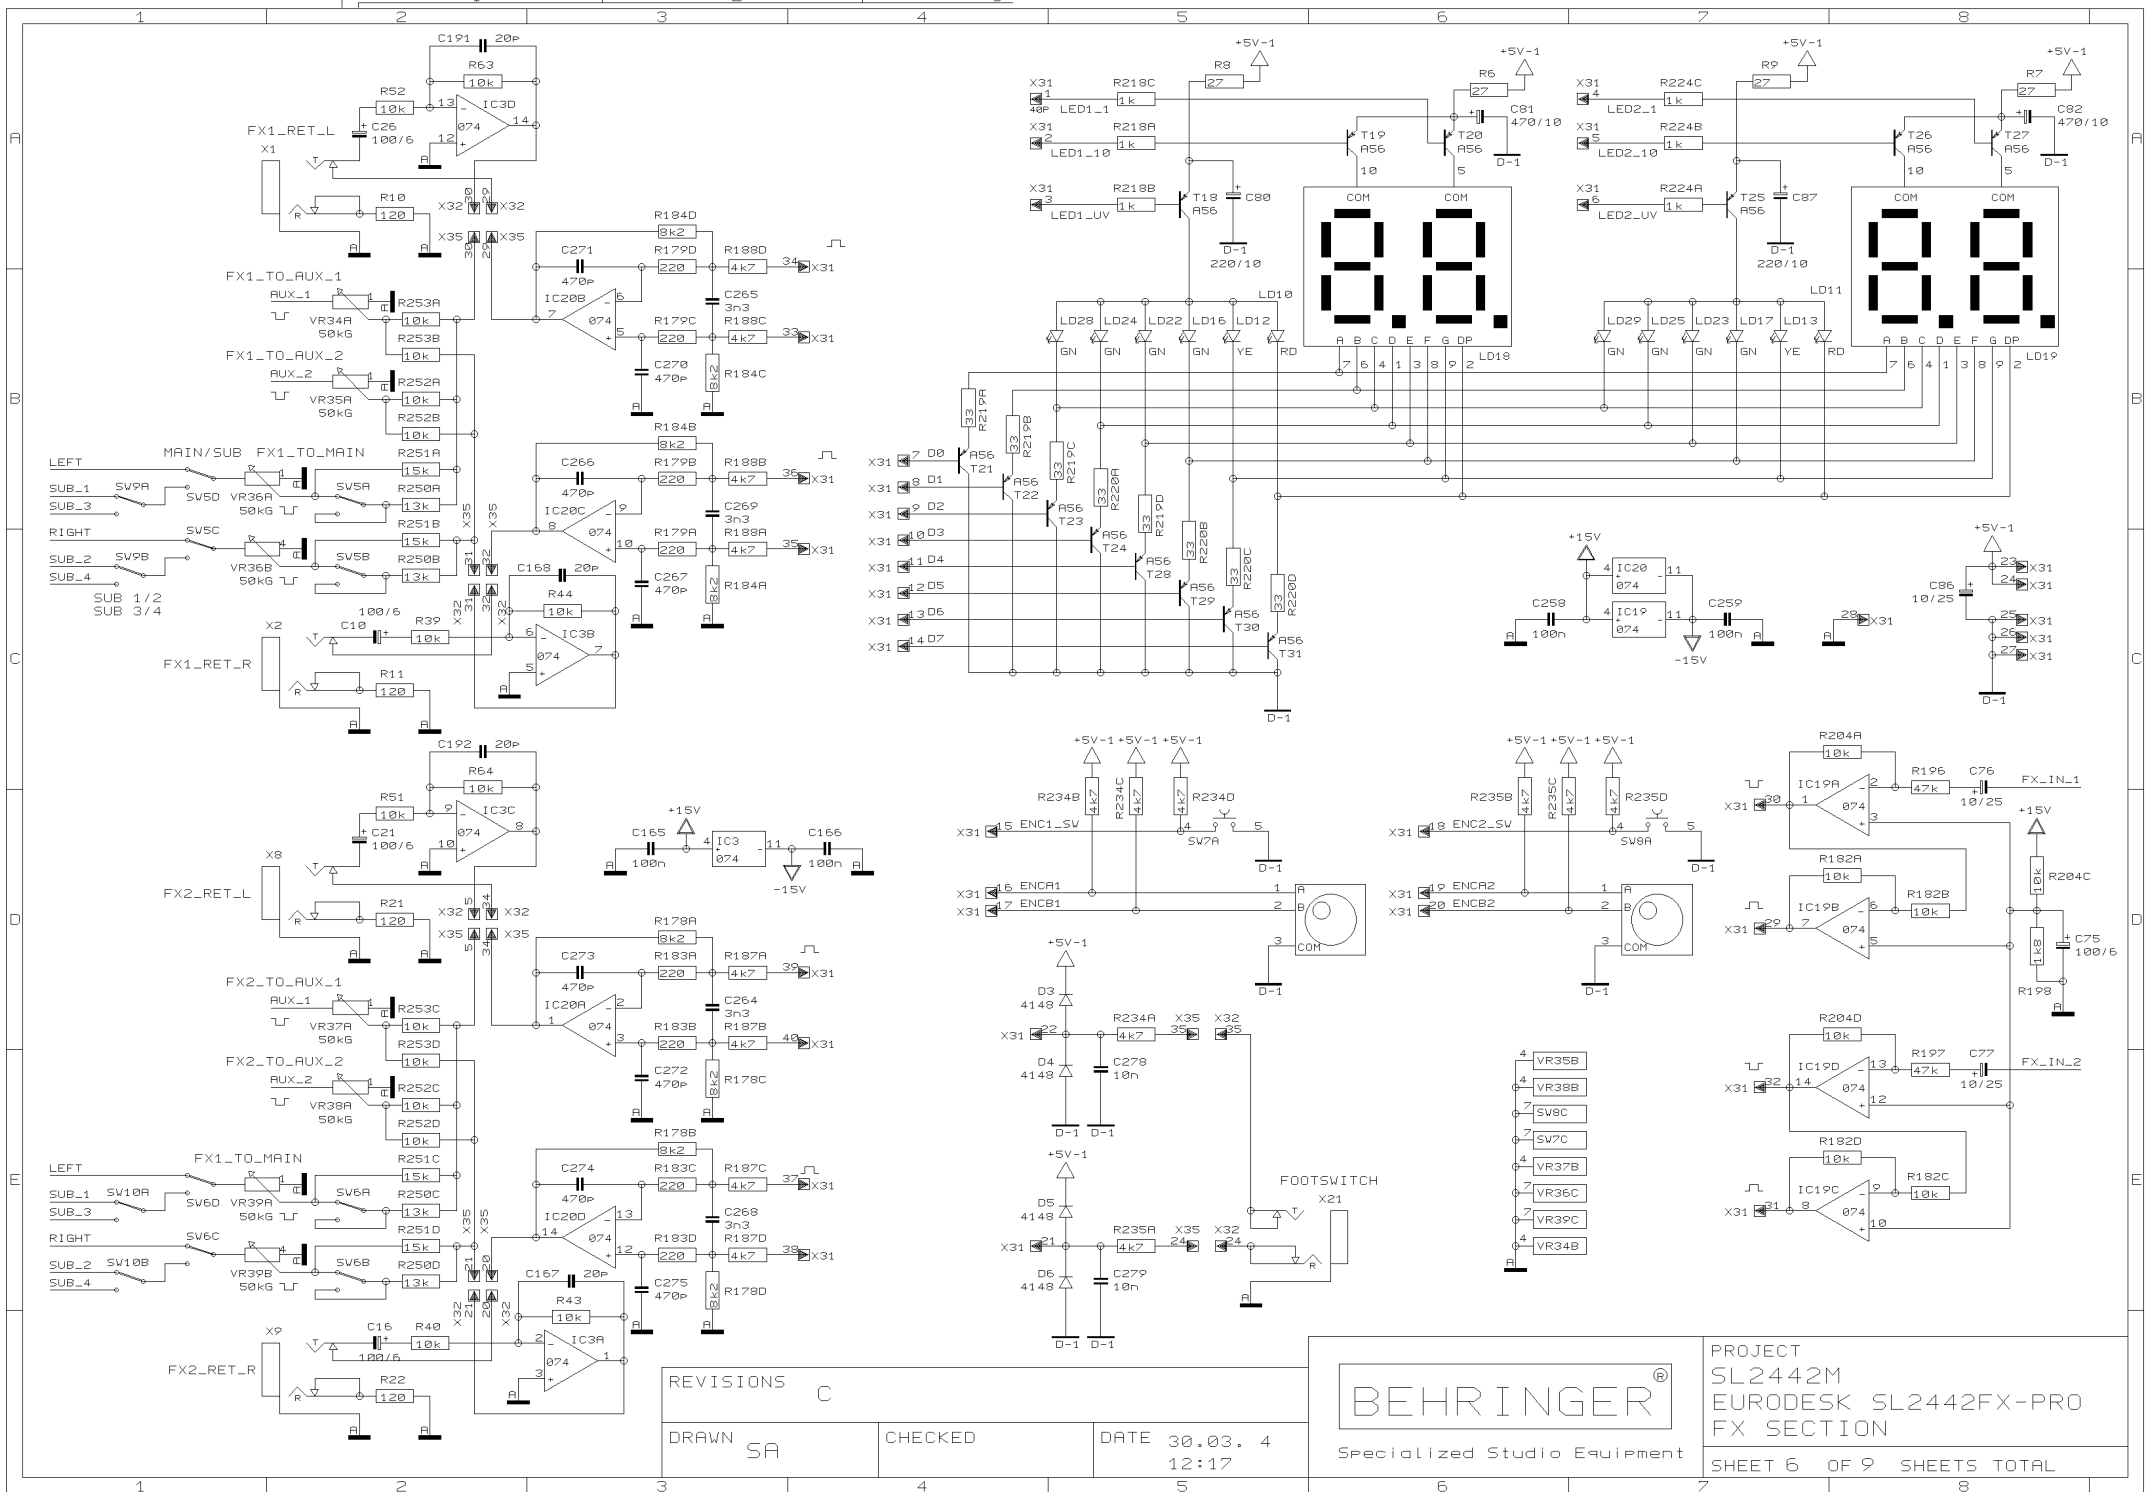

DATE 30.03.4
12:16

PROJECT
SL2442M
EURODESK SL2442FX-PRO
GRAPHIC EQ / FBO
SHEET 4 OF 9 SHEETS TOTAL

REVISIONS		C	
DRAWN	SA	CHECKED	DATE 30.03. 4 12:17

PROJECT
SL2442M
EURODESK SL2442FX-PRO
LED METER & MONO OUT
SHEET 5 OF 9 SHEETS TOTAL