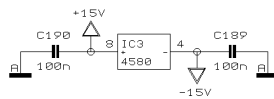

REVISIONS

B

DRAWN

SA

CHECKED

DATE 30.03. 4
12:12

BEHRINGER®

Specialized Studio Equipment

PROJECT
SL2442C
SL2442FX-PRO
MIC INPUT CH. 5-8

SHEET 2 OF 6 SHEETS TOTAL