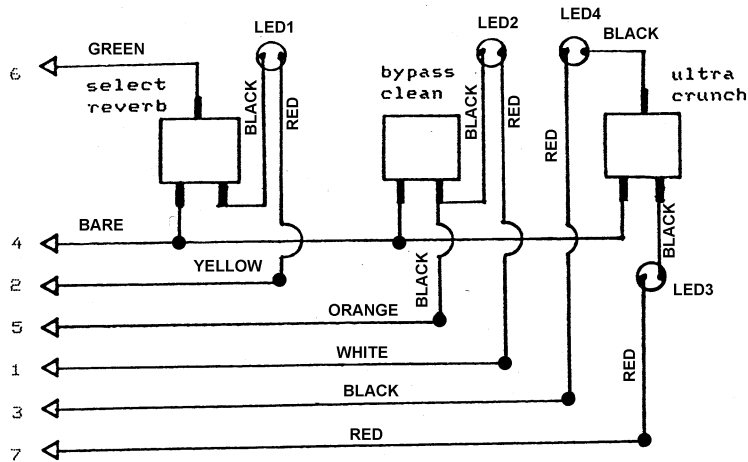

Ultra Plus, Ultra 60/120, Triumph PAG  
Footswitch

Hosa ADA-725 7 pin DIN controller cable 25'

pin#	wire color
1	blue
2	red
3	yellow
4	white
5	green
6	black
7	purple
grnd/shell	bare