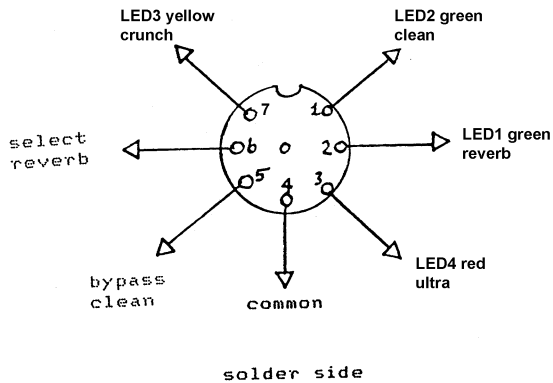

Ultra Plus, Ultra 60/120, Triumph PAG  
Footswitch

Hosa ADA-725 7 pin DIN controller cable 25'

pin#	wire color
1	blue
2	red
3	yellow
4	white
5	green
6	black
7	purple
grnd/shell	bare